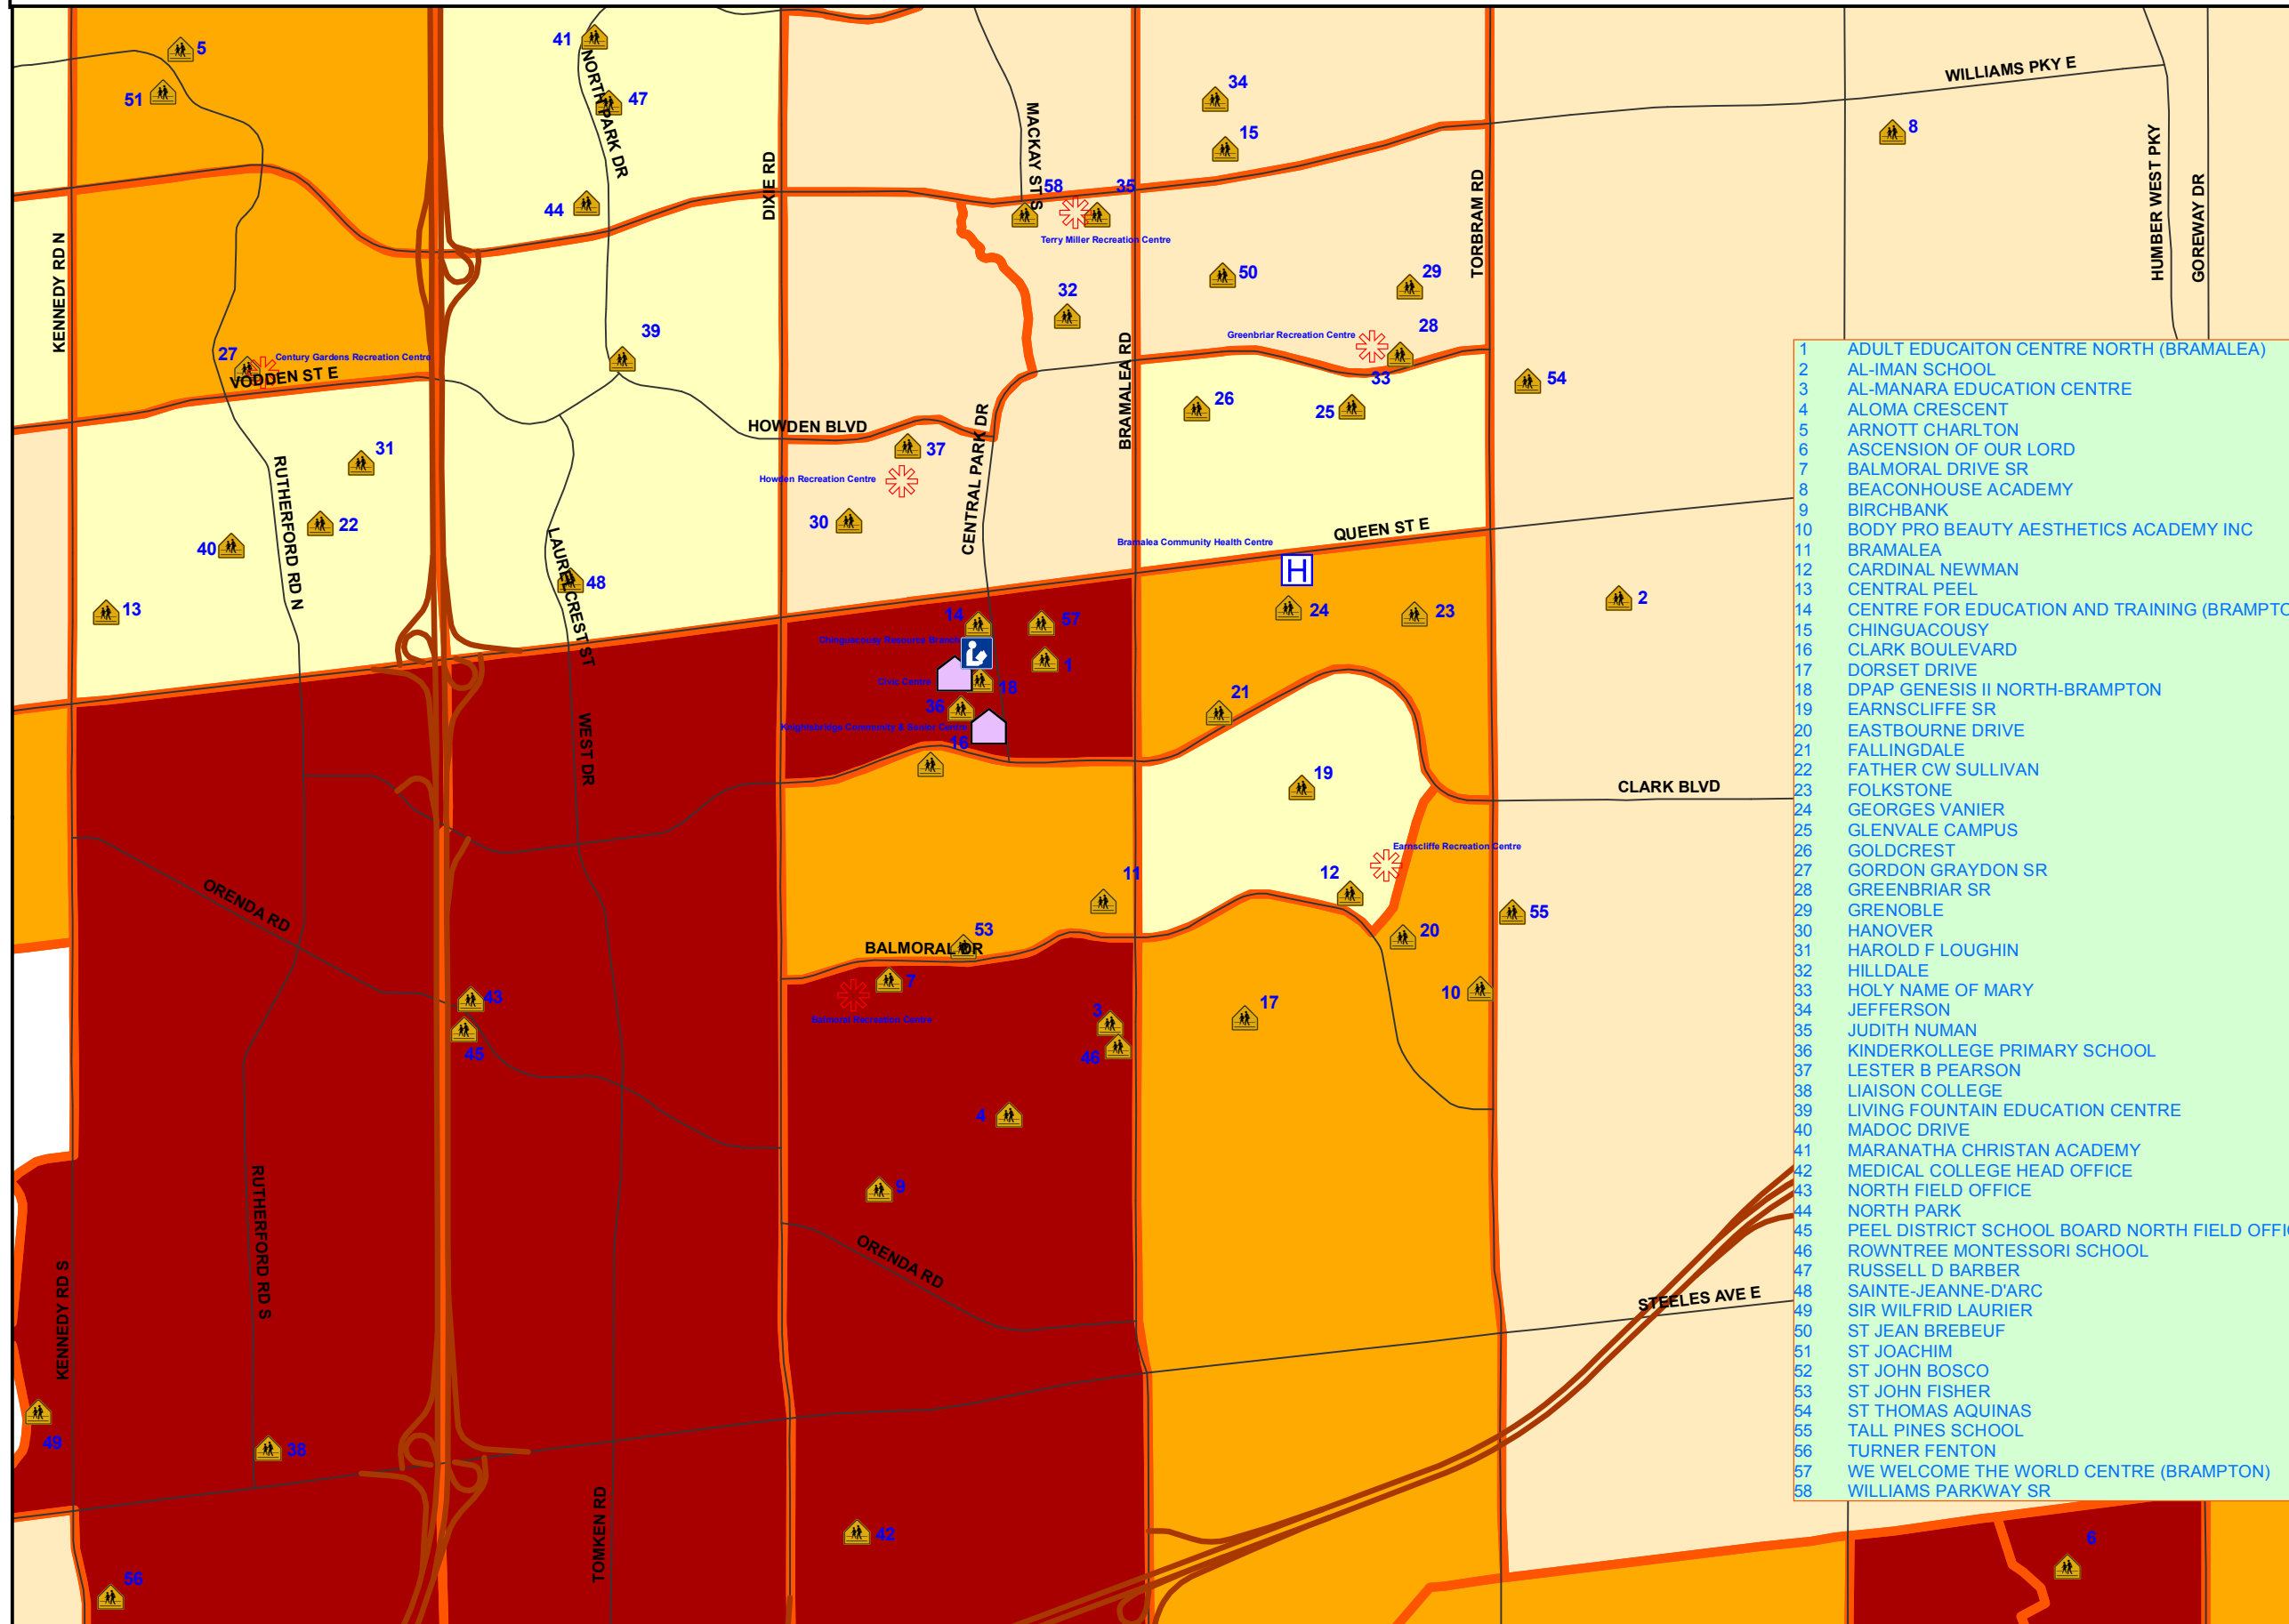

Recent Immigrants Percentage and Mainstream Organizations (Bramalea - Brampton)

Key Map: Region of Peel

- 1 ADULT EDUCATION CENTRE NORTH (BRAMALEA)
- 2 AL-IMAN SCHOOL
- 3 AL-MANARA EDUCATION CENTRE
- 4 ALOMA CRESCENT
- 5 ARNOTT CHARLTON
- 6 ASCENSION OF OUR LORD
- 7 BALMORAL DRIVE SR
- 8 BEACONHOUSE ACADEMY
- 9 BIRCHBANK
- 10 BODY PRO BEAUTY AESTHETICS ACADEMY INC
- 11 BRAMALEA
- 12 CARDINAL NEWMAN
- 13 CENTRAL PEEL
- 14 CENTRE FOR EDUCATION AND TRAINING (BRAMPTON)
- 15 CHINGUACOUSY
- 16 CLARK BOULEVARD
- 17 DORSET DRIVE
- 18 DPAP GENESIS II NORTH-BRAMPTON
- 19 EARNSCLIFFE SR
- 20 EASTBOURNE DRIVE
- 21 FALLINGDALE
- 22 FATHER CW SULLIVAN
- 23 FOLKSTONE
- 24 GEORGES VANIER
- 25 GLENVALE CAMPUS
- 26 GOLDCREST
- 27 GORDON GRAYDON SR
- 28 GREENBRIAR SR
- 29 GRENOBLE
- 30 HANOVER
- 31 HAROLD F LOUGHIN
- 32 HILLDALE
- 33 HOLY NAME OF MARY
- 34 JEFFERSON
- 35 JUDITH NUMAN
- 36 KINDERKOLLEGE PRIMARY SCHOOL
- 37 LESTER B PEARSON
- 38 LIAISON COLLEGE
- 39 LIVING FOUNTAIN EDUCATION CENTRE
- 40 MADOC DRIVE
- 41 MARANATHA CHRISTAN ACADEMY
- 42 MEDICAL COLLEGE HEAD OFFICE
- 43 NORTH FIELD OFFICE
- 44 NORTH PARK
- 45 PEEL DISTRICT SCHOOL BOARD NORTH FIELD OFFICE
- 46 ROWNTREE MONTESSORI SCHOOL
- 47 RUSSELL D BARBER
- 48 SAINTE-JEANNE-D'ARC
- 49 SIR WILFRID LAURIER
- 50 ST JEAN BREBEUF
- 51 ST JOACHIM
- 52 ST JOHN BOSCO
- 53 ST JOHN FISHER
- 54 ST THOMAS AQUINAS
- 55 TALL PINES SCHOOL
- 56 TURNER FENTON
- 57 WE WELCOME THE WORLD CENTRE (BRAMPTON)
- 58 WILLIAMS PARKWAY SR

Legend

Recent Immigrants Percentage of total Population by CT

- 0.0 - 4.4
- 4.4 - 7.5
- 7.5 - 10.0
- 10.0 - 15.1
- 15.1 - 30.8

Census Tracts Boundary

Municipal Boundary

Road

- Community Centre
- Hospital
- Community Health Centre
- Library
- Recreation Centre
- School
- College