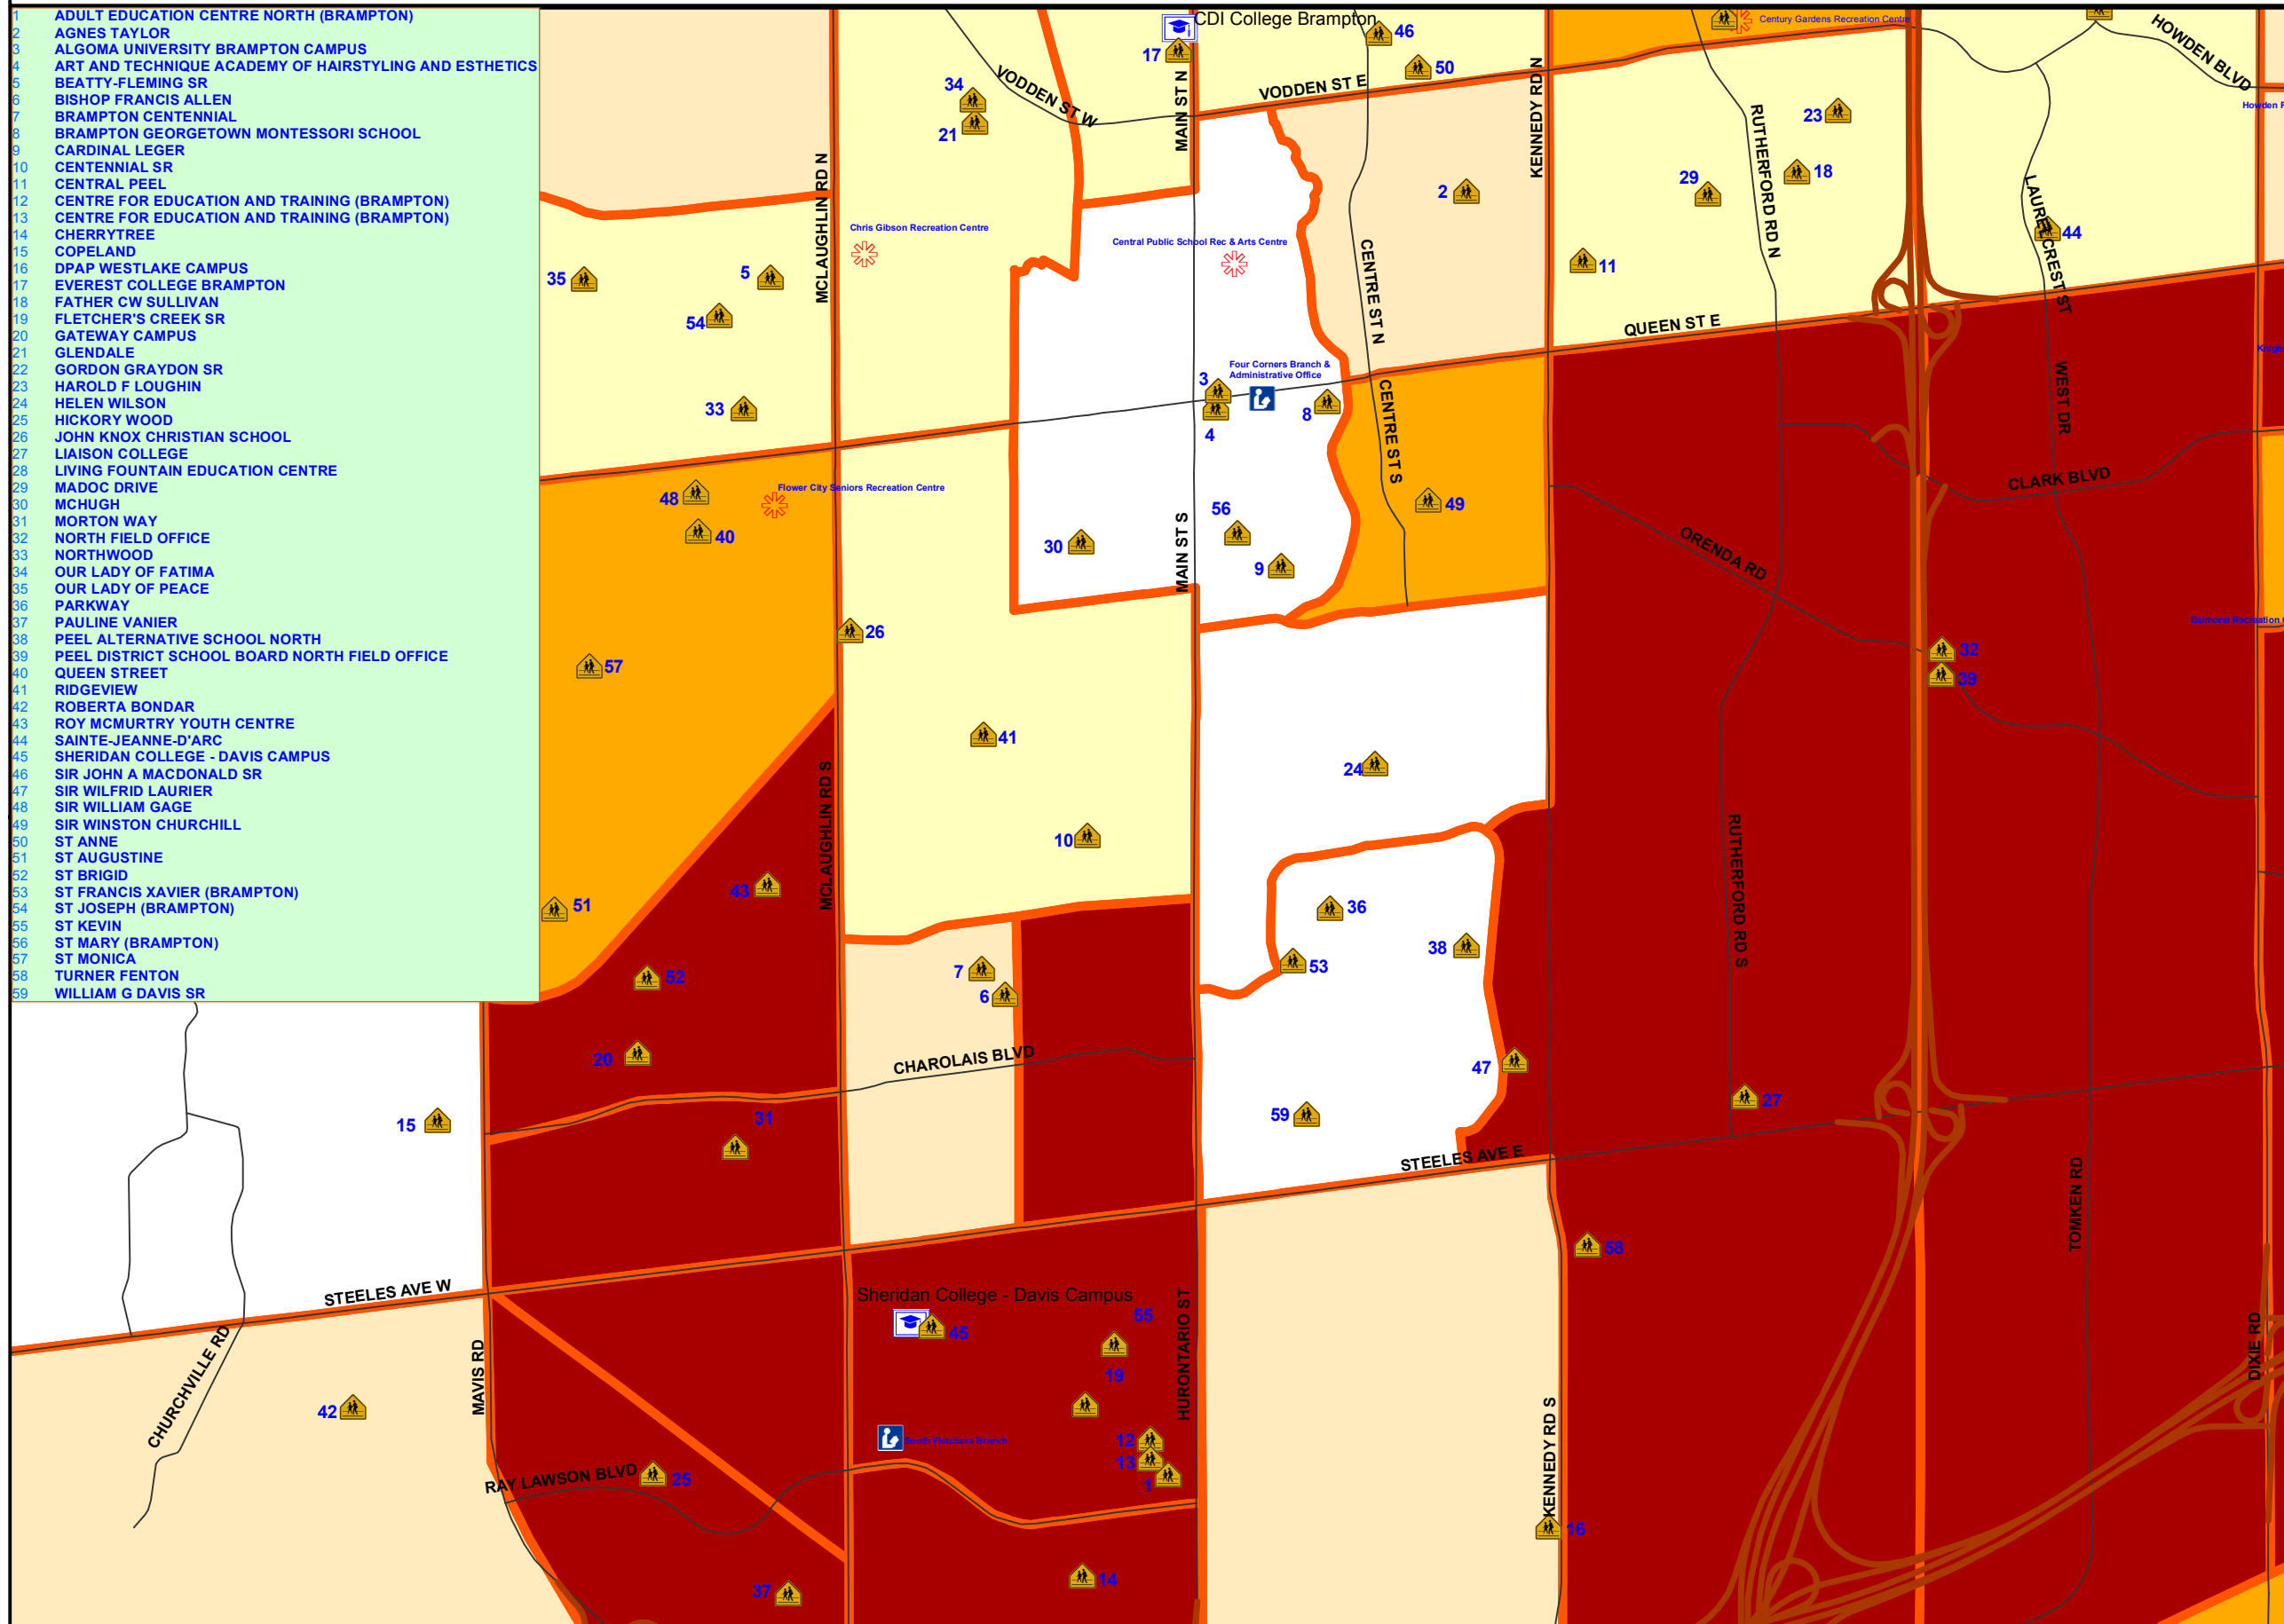

Recent Immigrants Percentage and Mainstream Organizations (Central Brampton)

- 1 ADULT EDUCATION CENTRE NORTH (BRAMPTON)
- 2 AGNES TAYLOR
- 3 ALGOMA UNIVERSITY BRAMPTON CAMPUS
- 4 ART AND TECHNIQUE ACADEMY OF HAIRSTYLING AND ESTHETICS
- 5 BEATTY-FLEMING SR
- 6 BISHOP FRANCIS ALLEN
- 7 BRAMPTON CENTENNIAL
- 8 BRAMPTON GEORGETOWN MONTESSORI SCHOOL
- 9 CARDINAL LEGER
- 10 CENTENNIAL SR
- 11 CENTRAL PEEL
- 12 CENTRE FOR EDUCATION AND TRAINING (BRAMPTON)
- 13 CENTRE FOR EDUCATION AND TRAINING (BRAMPTON)
- 14 CHERRYTREE
- 15 COPELAND
- 16 DPAP WESTLAKE CAMPUS
- 17 EVEREST COLLEGE BRAMPTON
- 18 FATHER CW SULLIVAN
- 19 FLETCHER'S CREEK SR
- 20 GATEWAY CAMPUS
- 21 GLENDALE
- 22 GORDON GRAYDON SR
- 23 HAROLD F LOUGHIN
- 24 HELEN WILSON
- 25 HICKORY WOOD
- 26 JOHN KNOX CHRISTIAN SCHOOL
- 27 LIAISON COLLEGE
- 28 LIVING FOUNTAIN EDUCATION CENTRE
- 29 MADOC DRIVE
- 30 MCHUGH
- 31 MORTON WAY
- 32 NORTH FIELD OFFICE
- 33 NORTHWOOD
- 34 OUR LADY OF FATIMA
- 35 OUR LADY OF PEACE
- 36 PARKWAY
- 37 PAULINE VANIER
- 38 PEEL ALTERNATIVE SCHOOL NORTH
- 39 PEEL DISTRICT SCHOOL BOARD NORTH FIELD OFFICE
- 40 QUEEN STREET
- 41 RIDGEVIEW
- 42 ROBERTA BONDAR
- 43 ROY MCMURTRY YOUTH CENTRE
- 44 SAINTE-JEANNE-D'ARC
- 45 SHERIDAN COLLEGE - DAVIS CAMPUS
- 46 SIR JOHN A MACDONALD SR
- 47 SIR WILFRID LAURIER
- 48 SIR WILLIAM GAGE
- 49 SIR WINSTON CHURCHILL
- 50 ST ANNE
- 51 ST AUGUSTINE
- 52 ST BRIGID
- 53 ST FRANCIS XAVIER (BRAMPTON)
- 54 ST JOSEPH (BRAMPTON)
- 55 ST KEVIN
- 56 ST MARY (BRAMPTON)
- 57 ST MONICA
- 58 TURNER FENTON
- 59 WILLIAM G DAVIS SR

Key Map: Region of Peel

Legend
Recent Immigrants Percentage of total Population by CT

- 0.0 - 4.4
- 4.4 - 7.5
- 7.5 - 10.0
- 10.0 - 15.1
- 15.1 - 30.8
- Census Tracts Boundary
- Municipal Boundary
- Road
- Community Centre
- Hospital
- Community Health Centre
- Library
- College
- Recreation Centre
- School

Map produced by Human Services