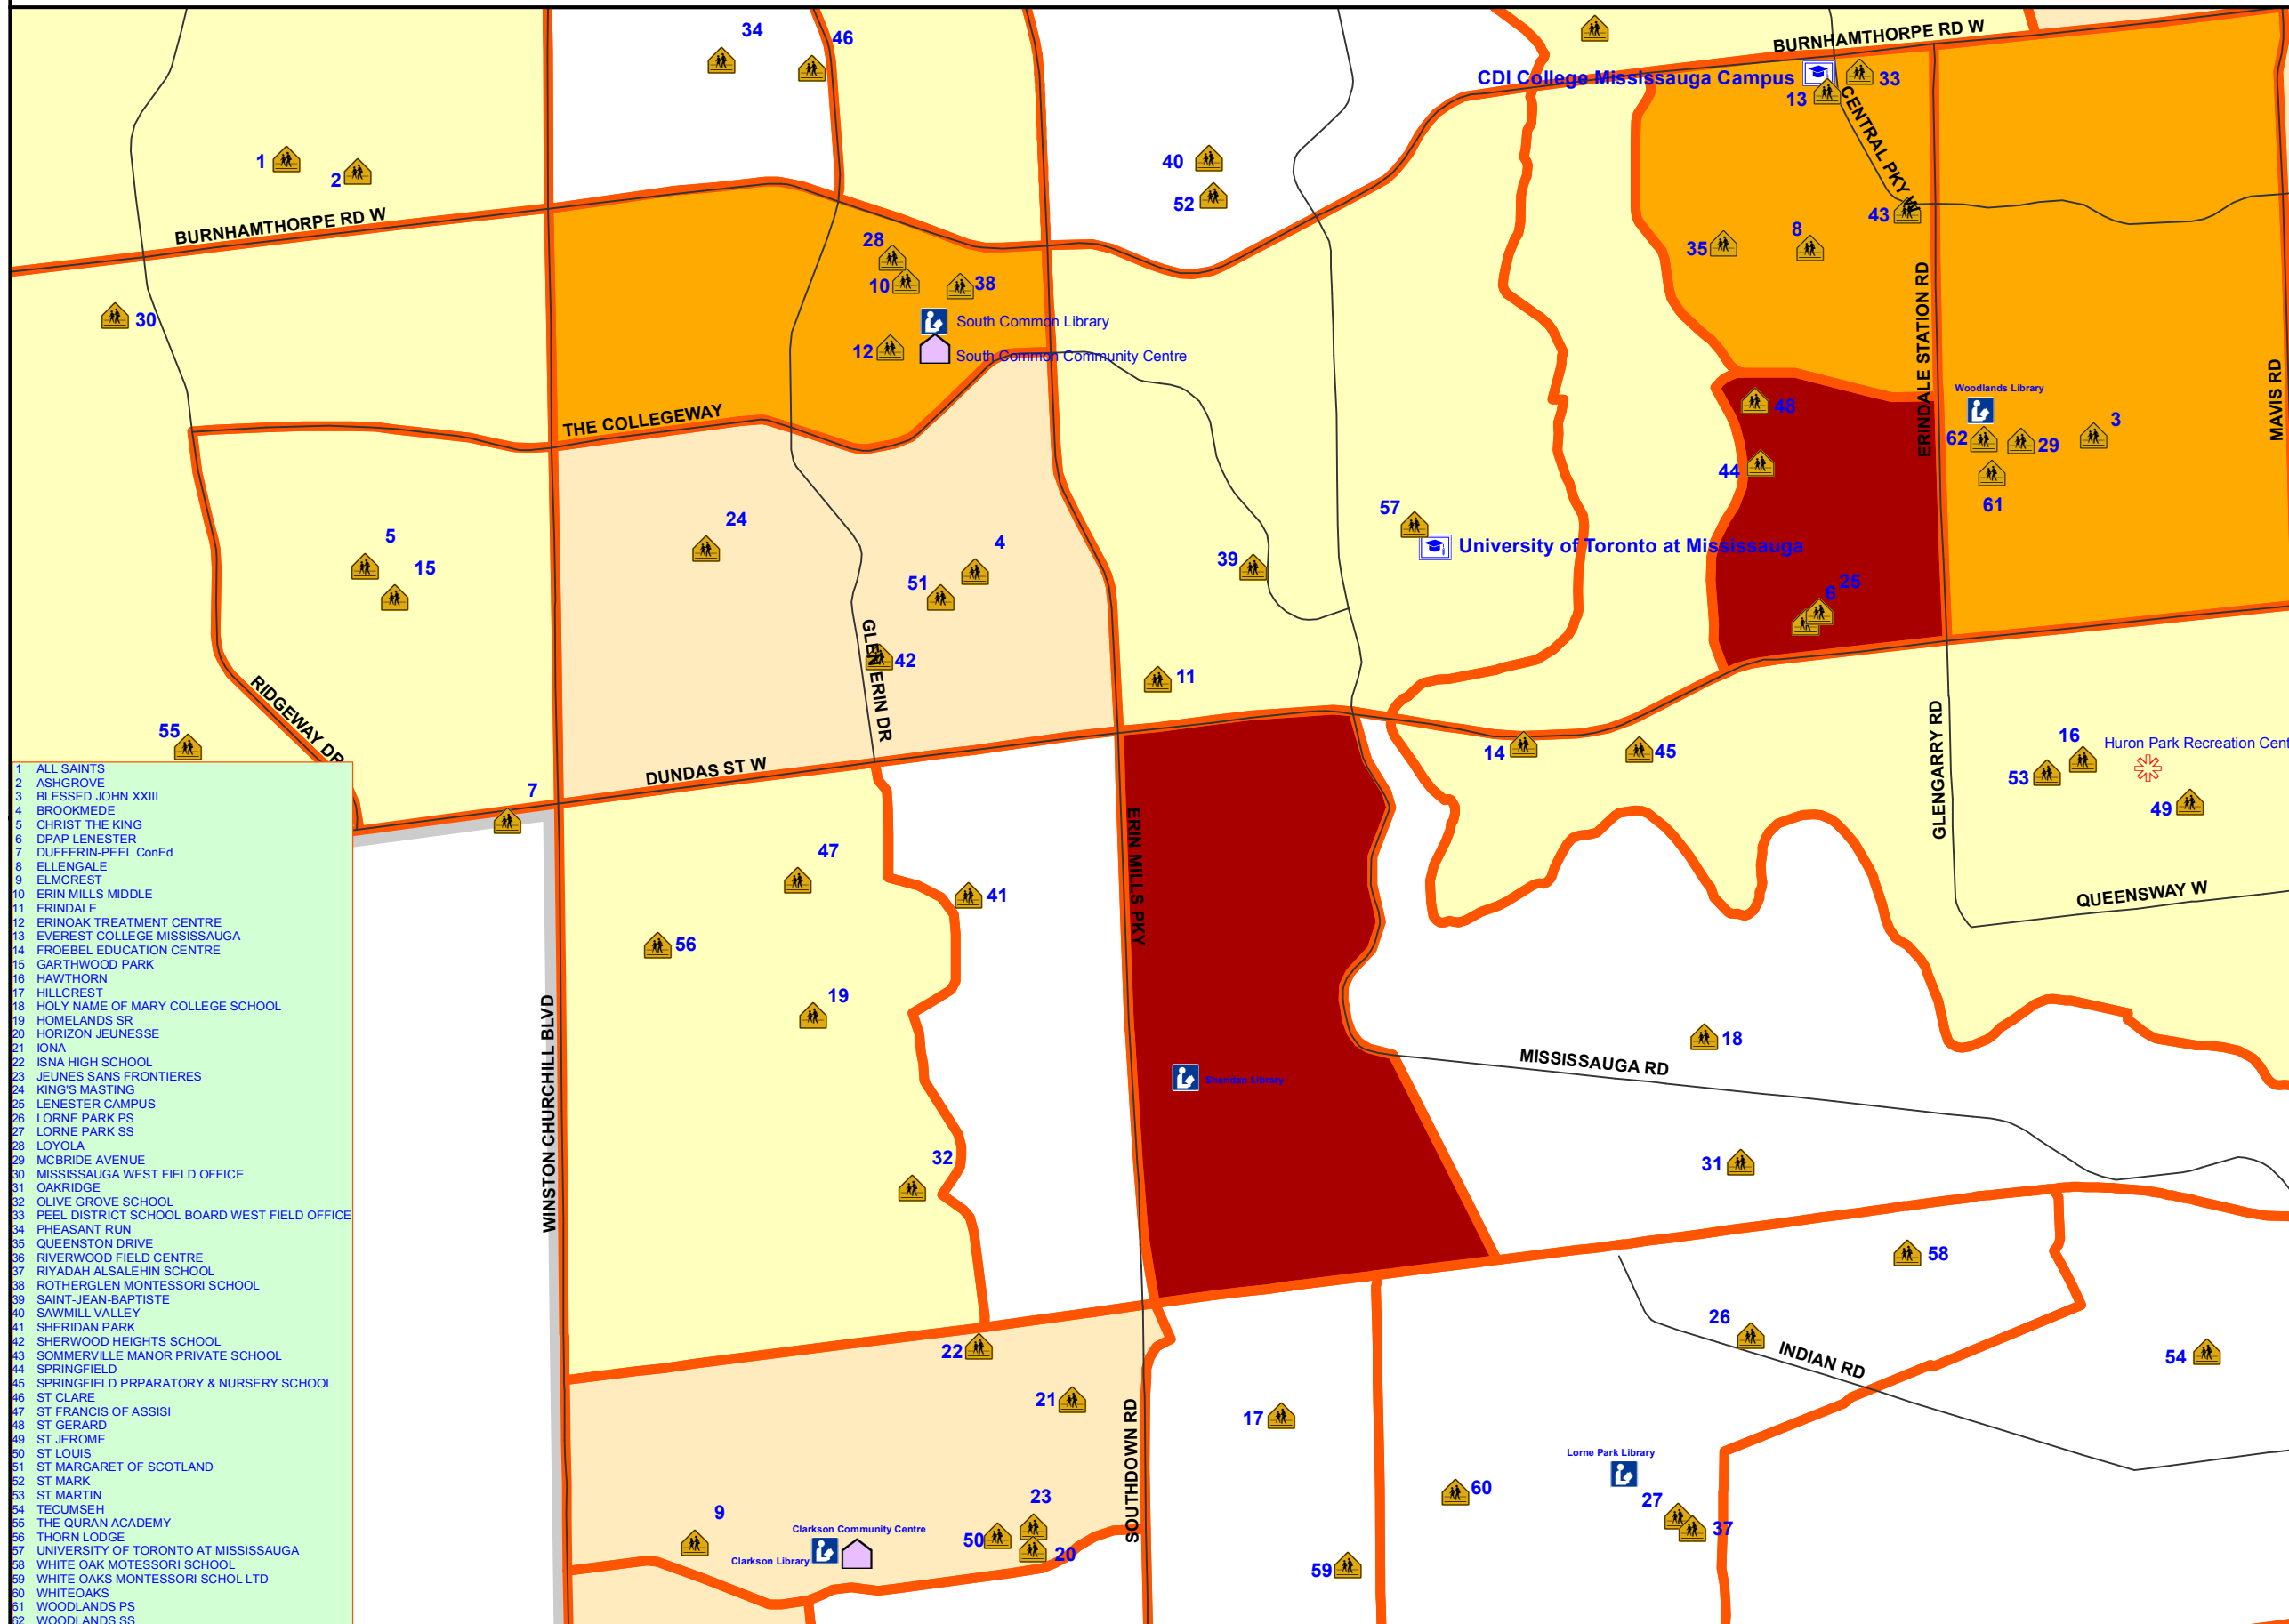

Recent Immigrants Percentage and Mainstream Organizations (Clarkson - Mississauga)

Key Map: Region of Peel

- 1 ALL SAINTS
- 2 ASHGROVE
- 3 BLESSED JOHN XXIII
- 4 BROOKMEDE
- 5 CHRIST THE KING
- 6 DPAP LENESTER
- 7 DUFFERIN-PEEL ConEd
- 8 ELLENGALE
- 9 ELMCREST
- 10 ERIN MILLS MIDDLE
- 11 ERINDALE
- 12 ERINOAK TREATMENT CENTRE
- 13 EVEREST COLLEGE MISSISSAUGA
- 14 FROEBEL EDUCATION CENTRE
- 15 GARTHWOOD PARK
- 16 HAWTHORN
- 17 HILLCREST
- 18 HOLY NAME OF MARY COLLEGE SCHOOL
- 19 HOMELANDS SR
- 20 HORIZON JEUNESSE
- 21 IONA
- 22 ISNA HIGH SCHOOL
- 23 JEUNES SANS FRONTIERES
- 24 KING'S MASTING
- 25 LENESTER CAMPUS
- 26 LORNE PARK PS
- 27 LORNE PARK SS
- 28 LOYOLA
- 29 MCBRIDE AVENUE
- 30 MISSISSAUGA WEST FIELD OFFICE
- 31 OAKRIDGE
- 32 OLIVE GROVE SCHOOL
- 33 PEEL DISTRICT SCHOOL BOARD WEST FIELD OFFICE
- 34 PHEASANT RUN
- 35 QUEENSTON DRIVE
- 36 RIVERWOOD FIELD CENTRE
- 37 RIYADAH ALSALEHIN SCHOOL
- 38 ROTHERGLEN MONTESSORI SCHOOL
- 39 SAINT-JEAN-BAPTISTE
- 40 SAWMILL VALLEY
- 41 SHERIDAN PARK
- 42 SHERWOOD HEIGHTS SCHOOL
- 43 SOMMERVILLE MANOR PRIVATE SCHOOL
- 44 SPRINGFIELD
- 45 SPRINGFIELD PREPARATORY & NURSERY SCHOOL
- 46 ST CLARE
- 47 ST FRANCIS OF ASSISI
- 48 ST GERARD
- 49 ST JEROME
- 50 ST LOUIS
- 51 ST MARGARET OF SCOTLAND
- 52 ST MARK
- 53 ST MARTIN
- 54 TECUMSEH
- 55 THE QURAN ACADEMY
- 56 THORN LODGE
- 57 UNIVERSITY OF TORONTO AT MISSISSAUGA
- 58 WHITE OAK MONTESSORI SCHOOL
- 59 WHITE OAKS MONTESSORI SCHOL LTD
- 60 WHITEOAKS
- 61 WOODLANDS PS
- 62 WOODLANDS SS

- Legend**
Recent Immigrants Percentage of total Population by CT
- 0.0 - 4.4
 - 4.4 - 7.5
 - 7.5 - 10.0
 - 10.0 - 15.1
 - 15.1 - 30.8
 - Census Tracts Boundary
 - Municipal Boundary
 - Road
 - Community Centre
 - Hospital
 - Community Health Centre
 - Library
 - College
 - Recreation Centre
 - School