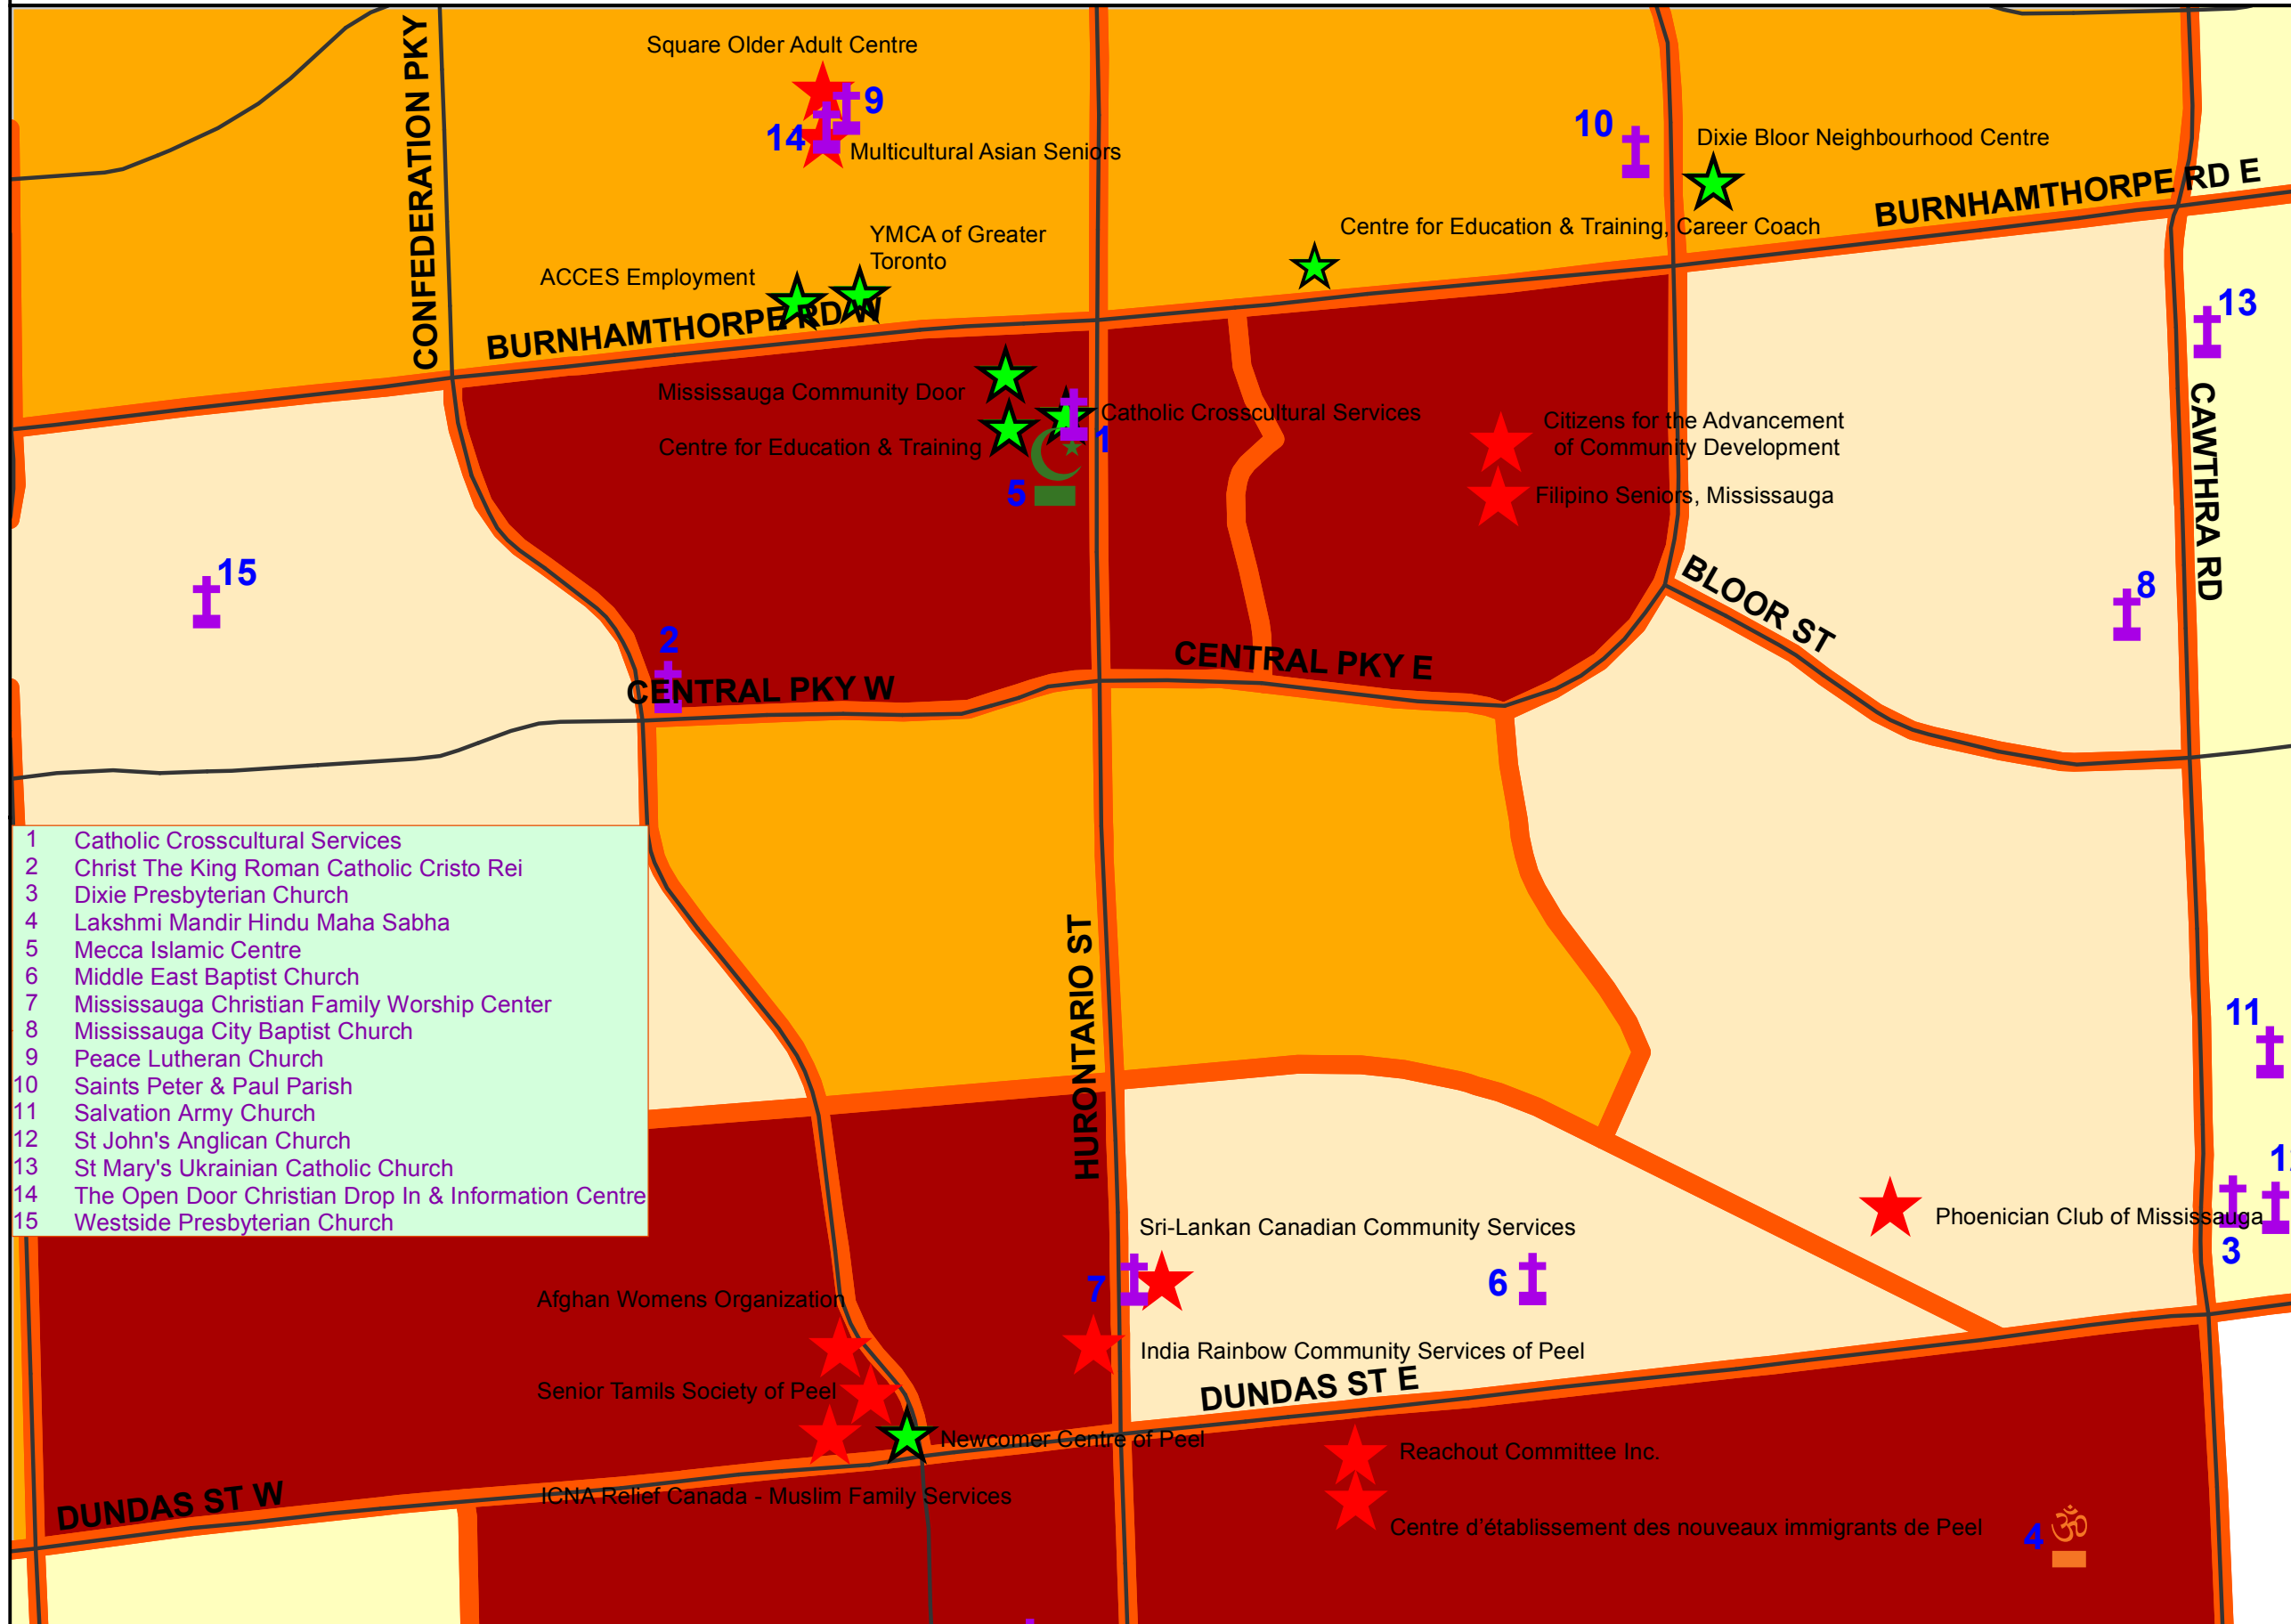

Recent Immigrants Percentage and Settlement / Ethno-Specific / Cultural organizations Cooksville - Mississauga

- 1 Catholic Crosscultural Services
- 2 Christ The King Roman Catholic Cristo Rei
- 3 Dixie Presbyterian Church
- 4 Lakshmi Mandir Hindu Maha Sabha
- 5 Mecca Islamic Centre
- 6 Middle East Baptist Church
- 7 Mississauga Christian Family Worship Center
- 8 Mississauga City Baptist Church
- 9 Peace Lutheran Church
- 10 Saints Peter & Paul Parish
- 11 Salvation Army Church
- 12 St John's Anglican Church
- 13 St Mary's Ukrainian Catholic Church
- 14 The Open Door Christian Drop In & Information Centre
- 15 Westside Presbyterian Church

Legend

Recent Immigrants Percentage of total Population by CT

- 0.0 - 4.4
- 4.4 - 7.5
- 7.5 - 10.0
- 10.0 - 15.1
- 15.1 - 30.8

Other Symbols:

- Census Tracts Boundary
- Municipal Boundary
- Road
- ★ Ethno-Specific / Cultural organizations
- ★ Settlement

Worship Centres

- ✿ Buddhism
- ✚ Christianity
- ☸ Hinduism
- ☪ Islam
- ✡ Judaism
- ✴ Sikhism

0 125 250 500 Metres

Map produced by Environment, Transportation & Planning Services