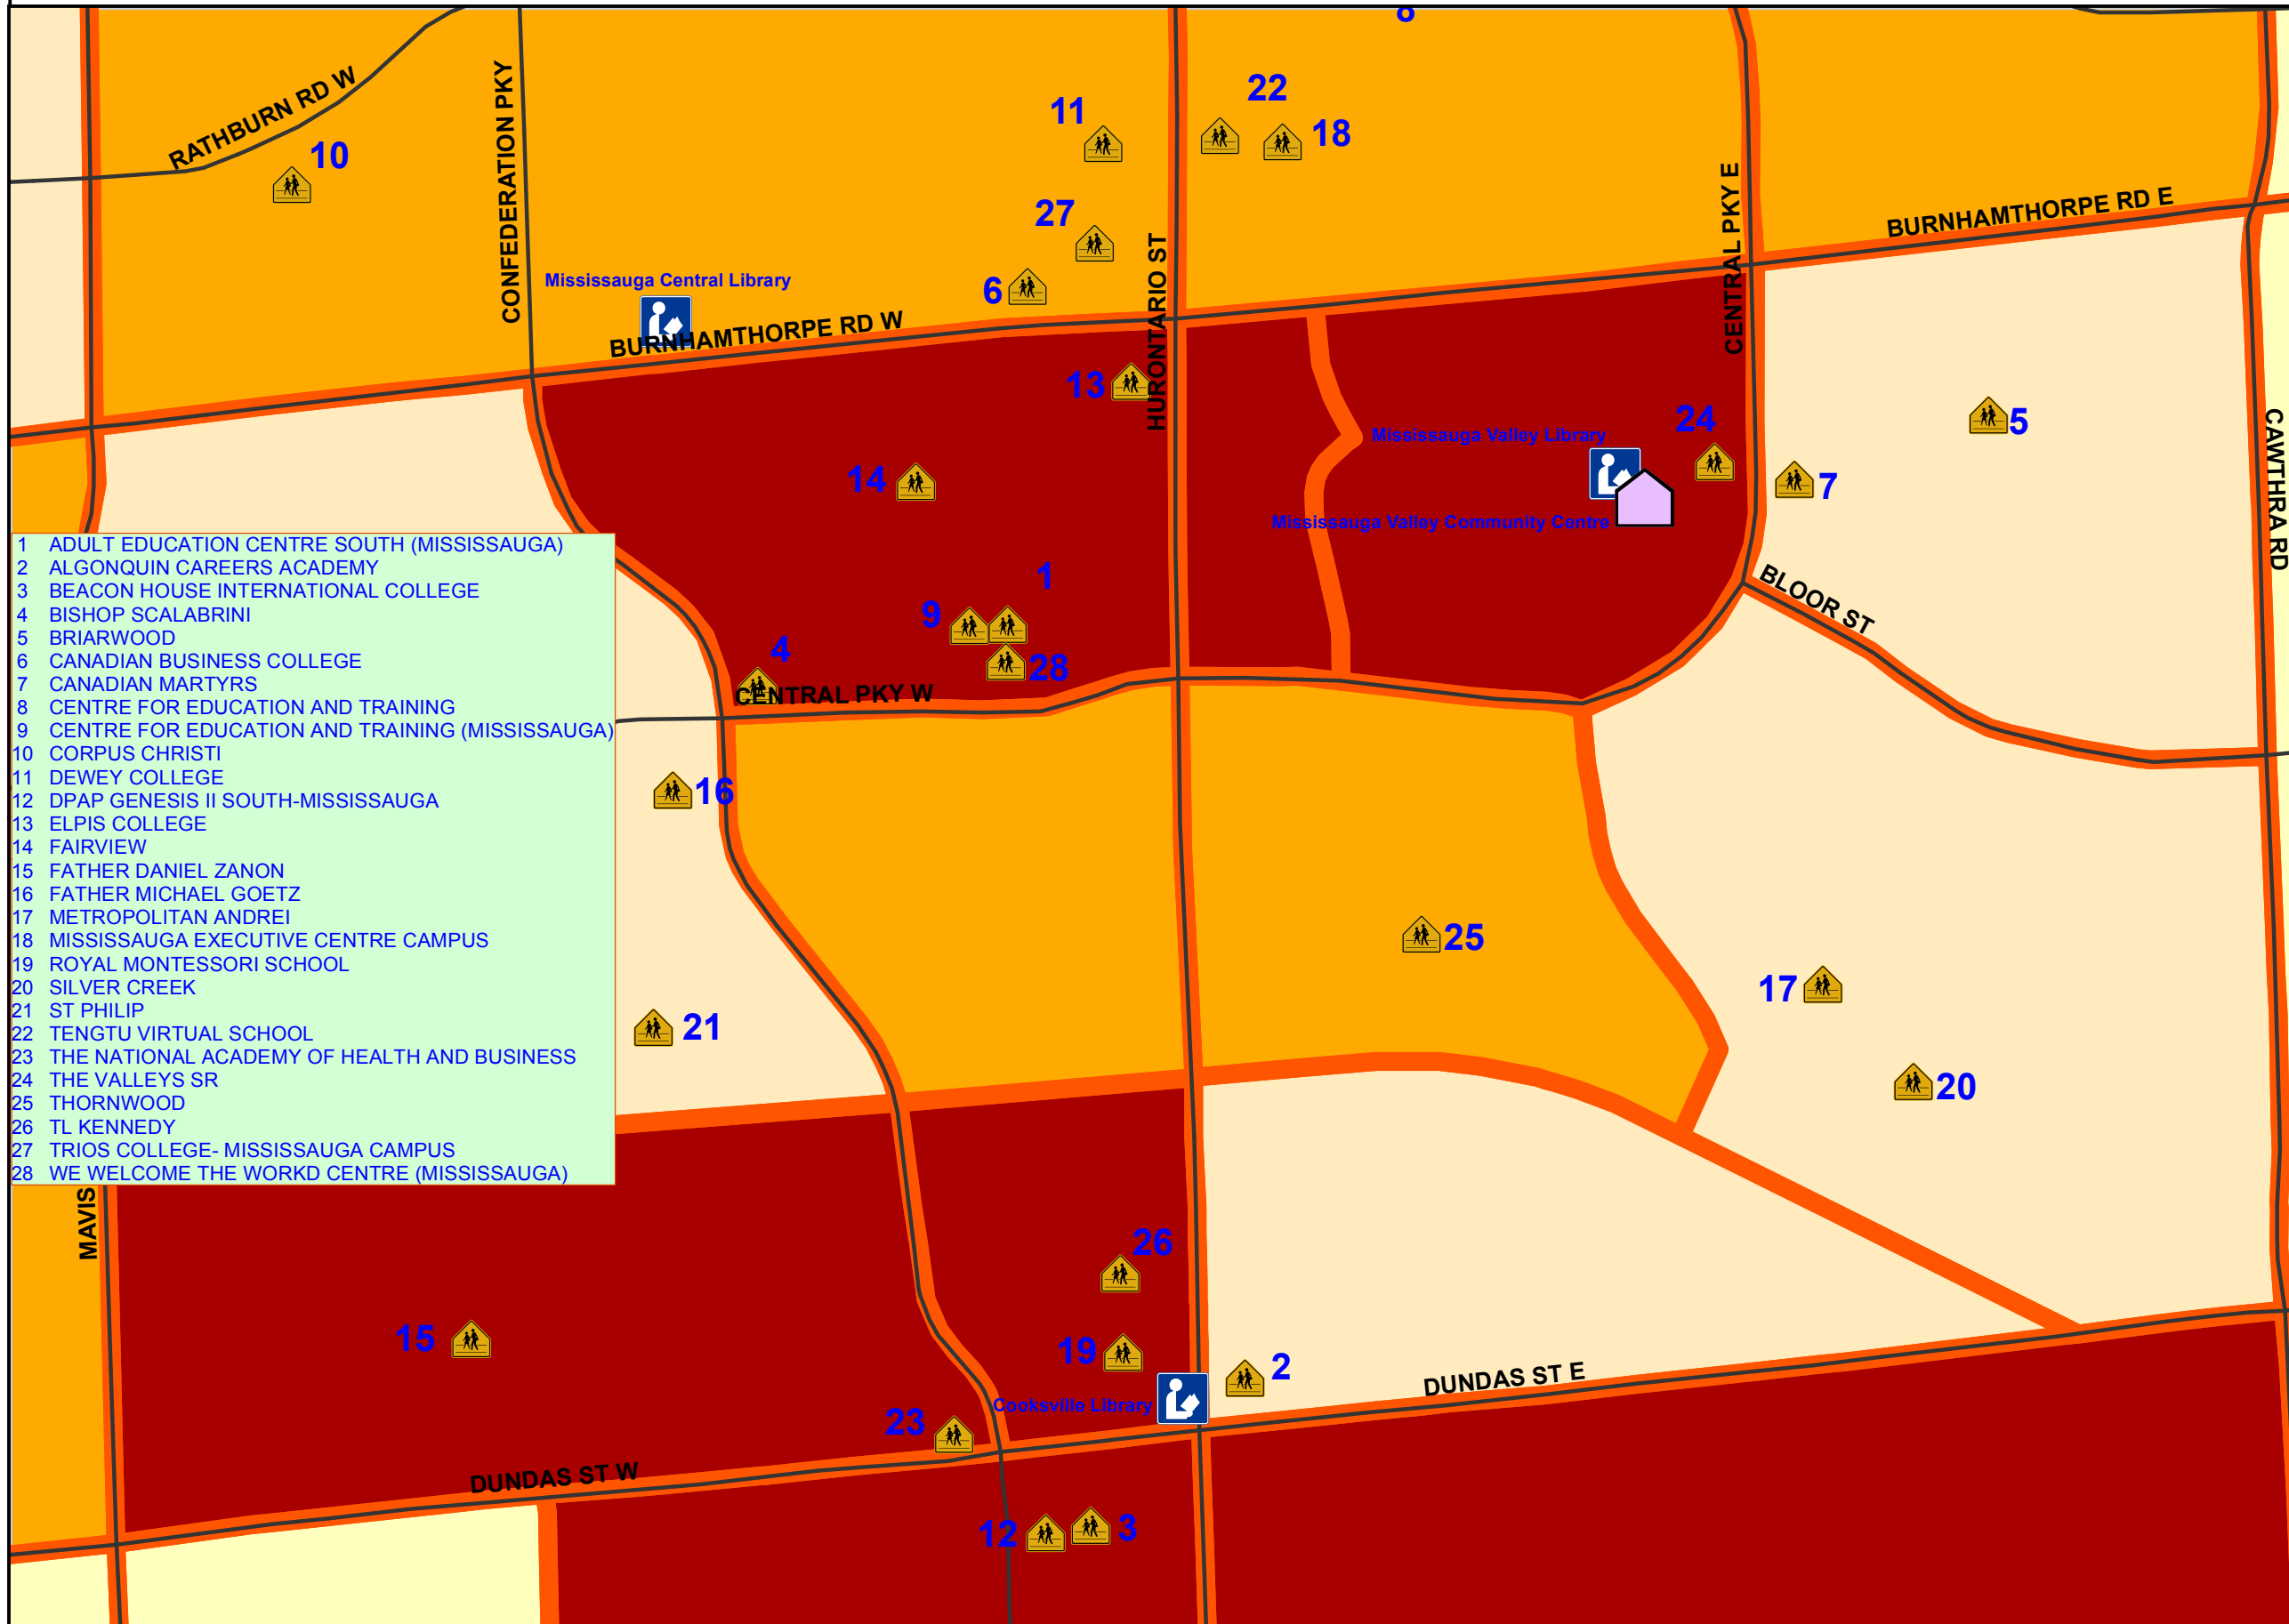

Recent Immigrants Percentage and Mainstream Organizations Cooksville - Mississauga

- 1 ADULT EDUCATION CENTRE SOUTH (MISSISSAUGA)
- 2 ALGONQUIN CAREERS ACADEMY
- 3 BEACON HOUSE INTERNATIONAL COLLEGE
- 4 BISHOP SCALABRINI
- 5 BRIARWOOD
- 6 CANADIAN BUSINESS COLLEGE
- 7 CANADIAN MARTYRS
- 8 CENTRE FOR EDUCATION AND TRAINING
- 9 CENTRE FOR EDUCATION AND TRAINING (MISSISSAUGA)
- 10 CORPUS CHRISTI
- 11 DEWEY COLLEGE
- 12 DPAP GENESIS II SOUTH-MISSISSAUGA
- 13 ELPIS COLLEGE
- 14 FAIRVIEW
- 15 FATHER DANIEL ZANON
- 16 FATHER MICHAEL GOETZ
- 17 METROPOLITAN ANDREI
- 18 MISSISSAUGA EXECUTIVE CENTRE CAMPUS
- 19 ROYAL MONTESSORI SCHOOL
- 20 SILVER CREEK
- 21 ST PHILIP
- 22 TENG TU VIRTUAL SCHOOL
- 23 THE NATIONAL ACADEMY OF HEALTH AND BUSINESS
- 24 THE VALLEYS SR
- 25 THORNWOOD
- 26 TL KENNEDY
- 27 TRIOS COLLEGE- MISSISSAUGA CAMPUS
- 28 WE WELCOME THE WORKD CENTRE (MISSISSAUGA)

Key Map: Region of Peel

Legend
Recent Immigrants Percentage of total Population by CT

- 0.0 - 4.4
- 4.4 - 7.5
- 7.5 - 10.0
- 10.0 - 15.1
- 15.1 - 30.8
- Census Tracts Boundary
- Municipal Boundary
- Road
- Community Centre
- Hospital
- Community Health Centre
- Library
- College
- Recreation Centre
- School