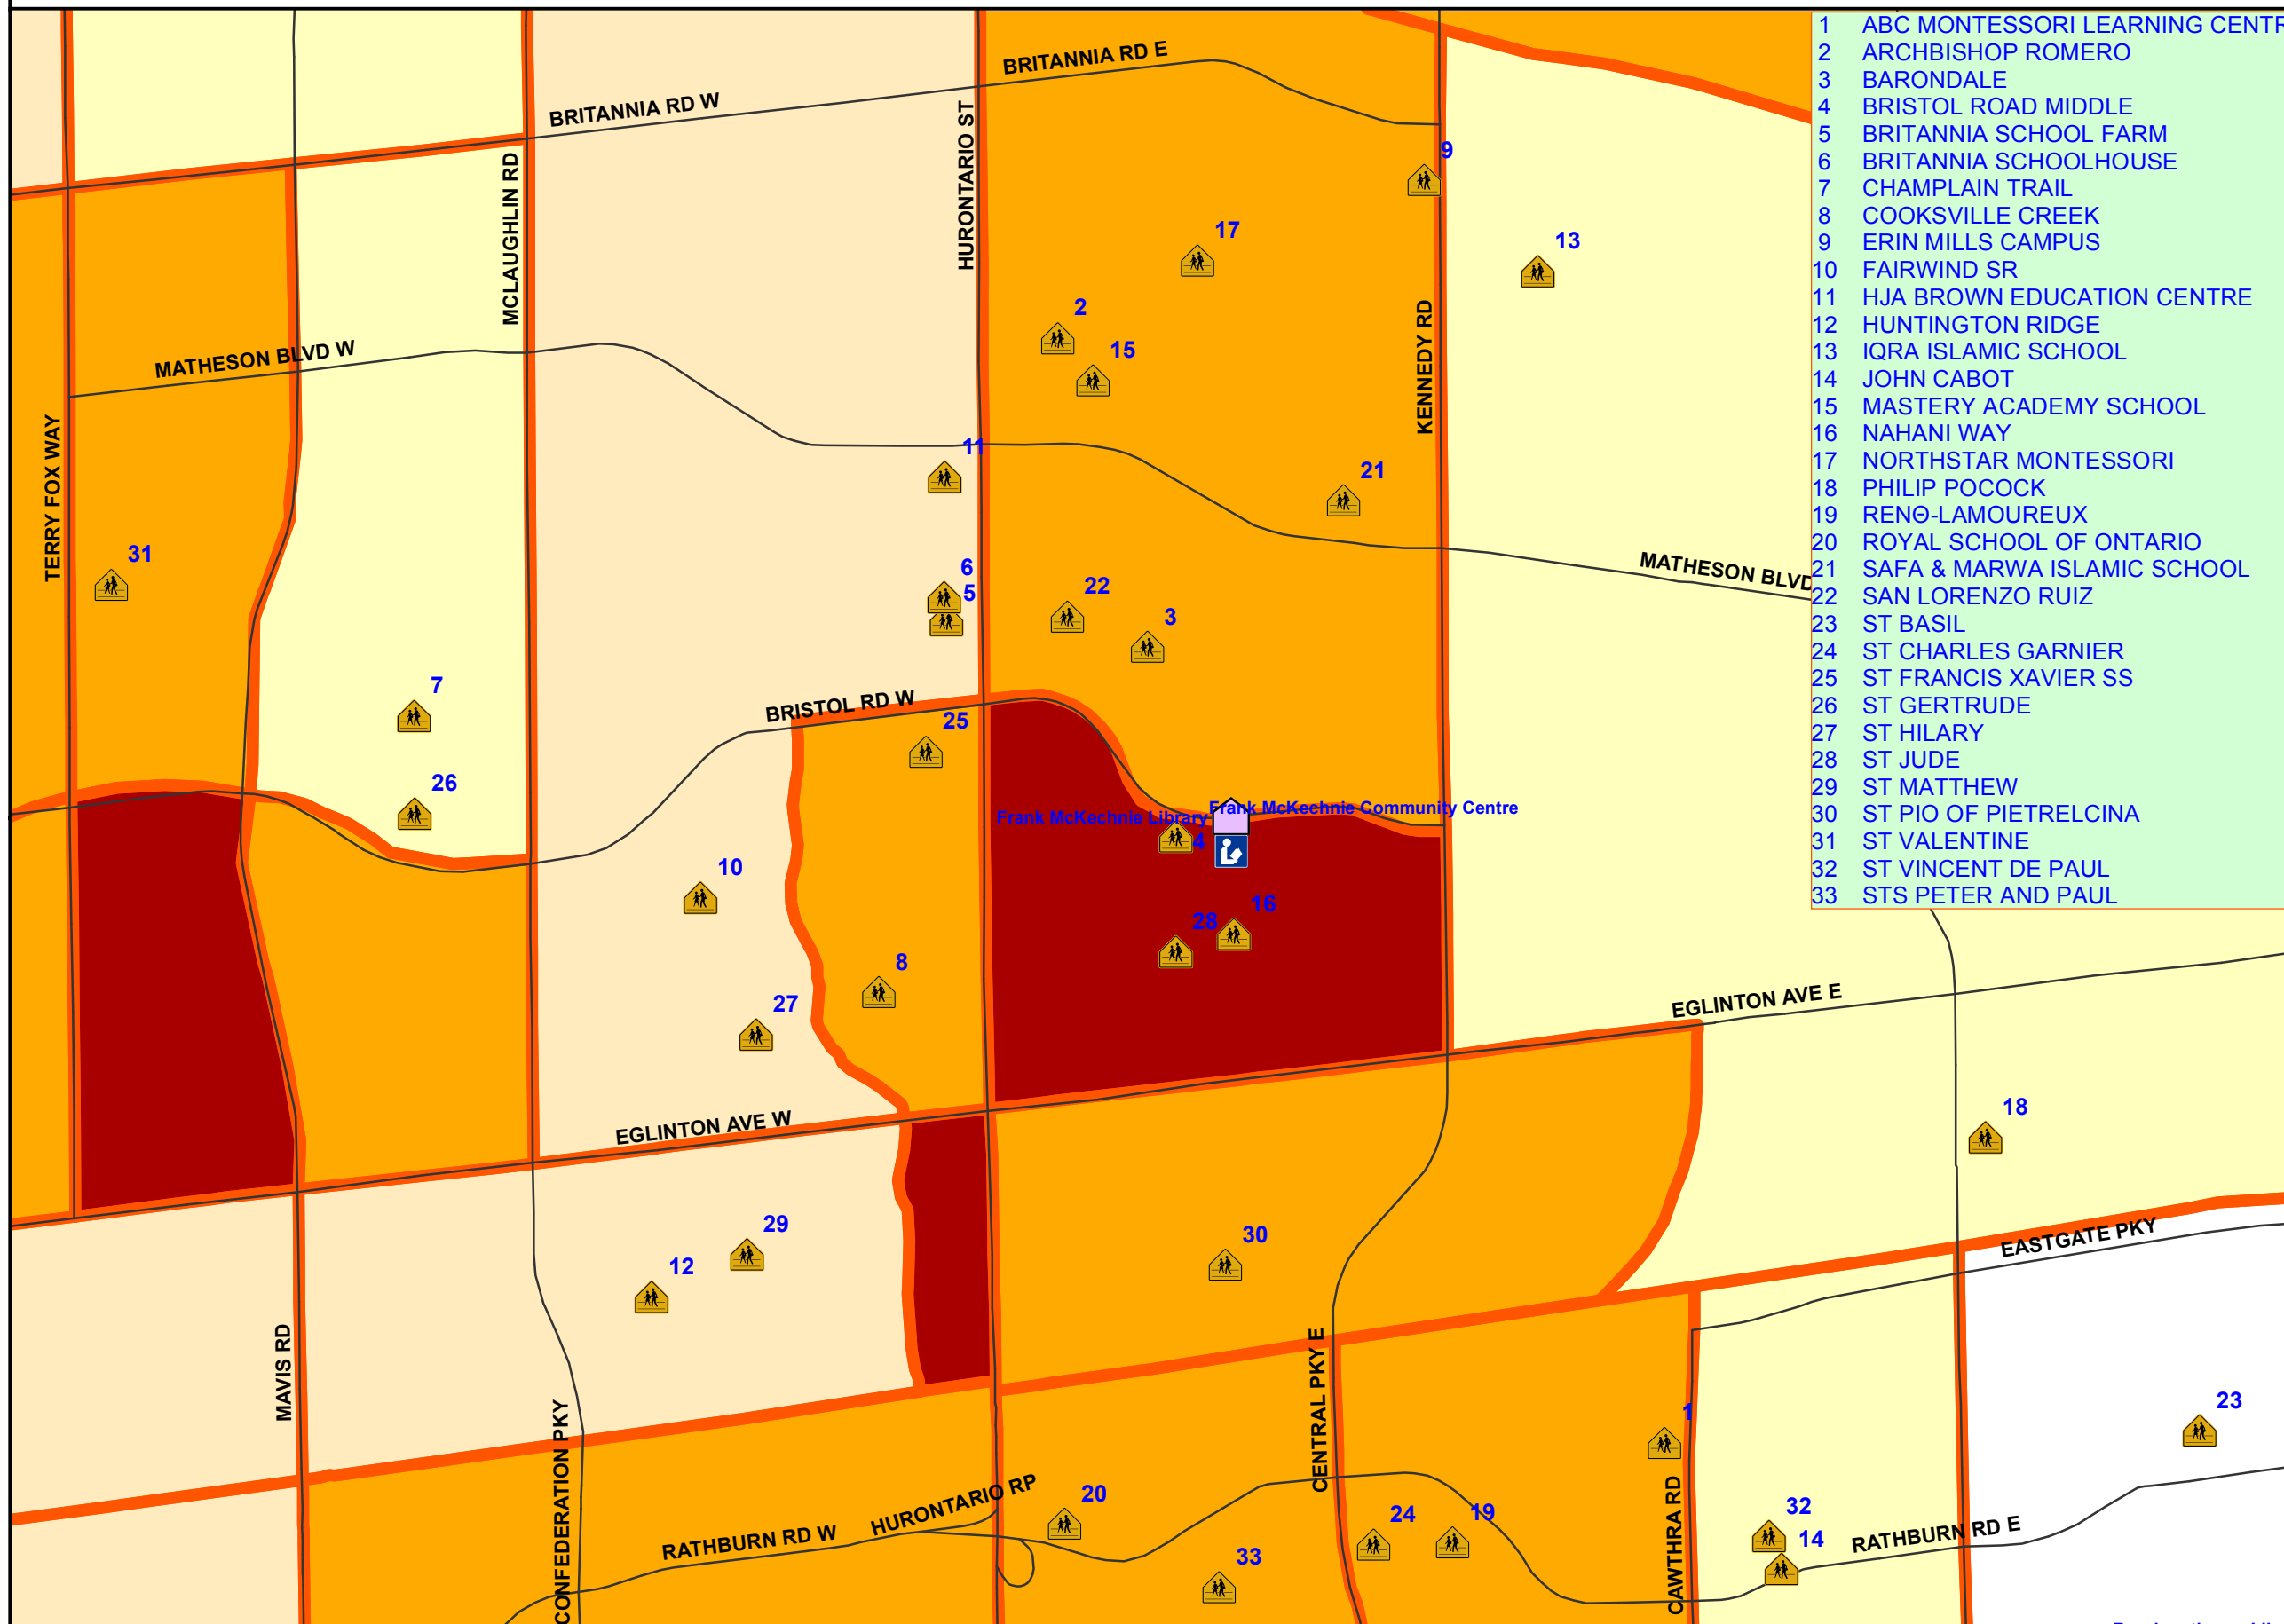

# Recent Immigrants Percentage and Mainstream Organizations Hurontario - Mississauga

- 1 ABC MONTESSORI LEARNING CENTRE
- 2 ARCHBISHOP ROMERO
- 3 BARONDALE
- 4 BRISTOL ROAD MIDDLE
- 5 BRITANNIA SCHOOL FARM
- 6 BRITANNIA SCHOOLHOUSE
- 7 CHAMPLAIN TRAIL
- 8 COOKVILLE CREEK
- 9 ERIN MILLS CAMPUS
- 10 FAIRWIND SR
- 11 HJA BROWN EDUCATION CENTRE
- 12 HUNTINGTON RIDGE
- 13 IQRA ISLAMIC SCHOOL
- 14 JOHN CABOT
- 15 MASTERY ACADEMY SCHOOL
- 16 NAHANI WAY
- 17 NORTHSTAR MONTESSORI
- 18 PHILIP POCOCK
- 19 RENØ-LAMOUREUX
- 20 ROYAL SCHOOL OF ONTARIO
- 21 SAFA & MARWA ISLAMIC SCHOOL
- 22 SAN LORENZO RUIZ
- 23 ST BASIL
- 24 ST CHARLES GARNIER
- 25 ST FRANCIS XAVIER SS
- 26 ST GERTRUDE
- 27 ST HILARY
- 28 ST JUDE
- 29 ST MATTHEW
- 30 ST PIO OF PIETRELCINA
- 31 ST VALENTINE
- 32 ST VINCENT DE PAUL
- 33 STS PETER AND PAUL

Key Map: Region of Peel

**Legend**

Recent Immigrants Percentage of total Population by CT

- 0.0 - 4.4
- 4.4 - 7.5
- 7.5 - 10.0
- 10.0 - 15.1
- 15.1- 30.8

Census Tracts Boundary  
Municipal Boundary  
Road

- Community Centre
- Hospital
- Community Health Centre
- Library
- College
- Recreation Centre
- School

Map produced by Human Services Department