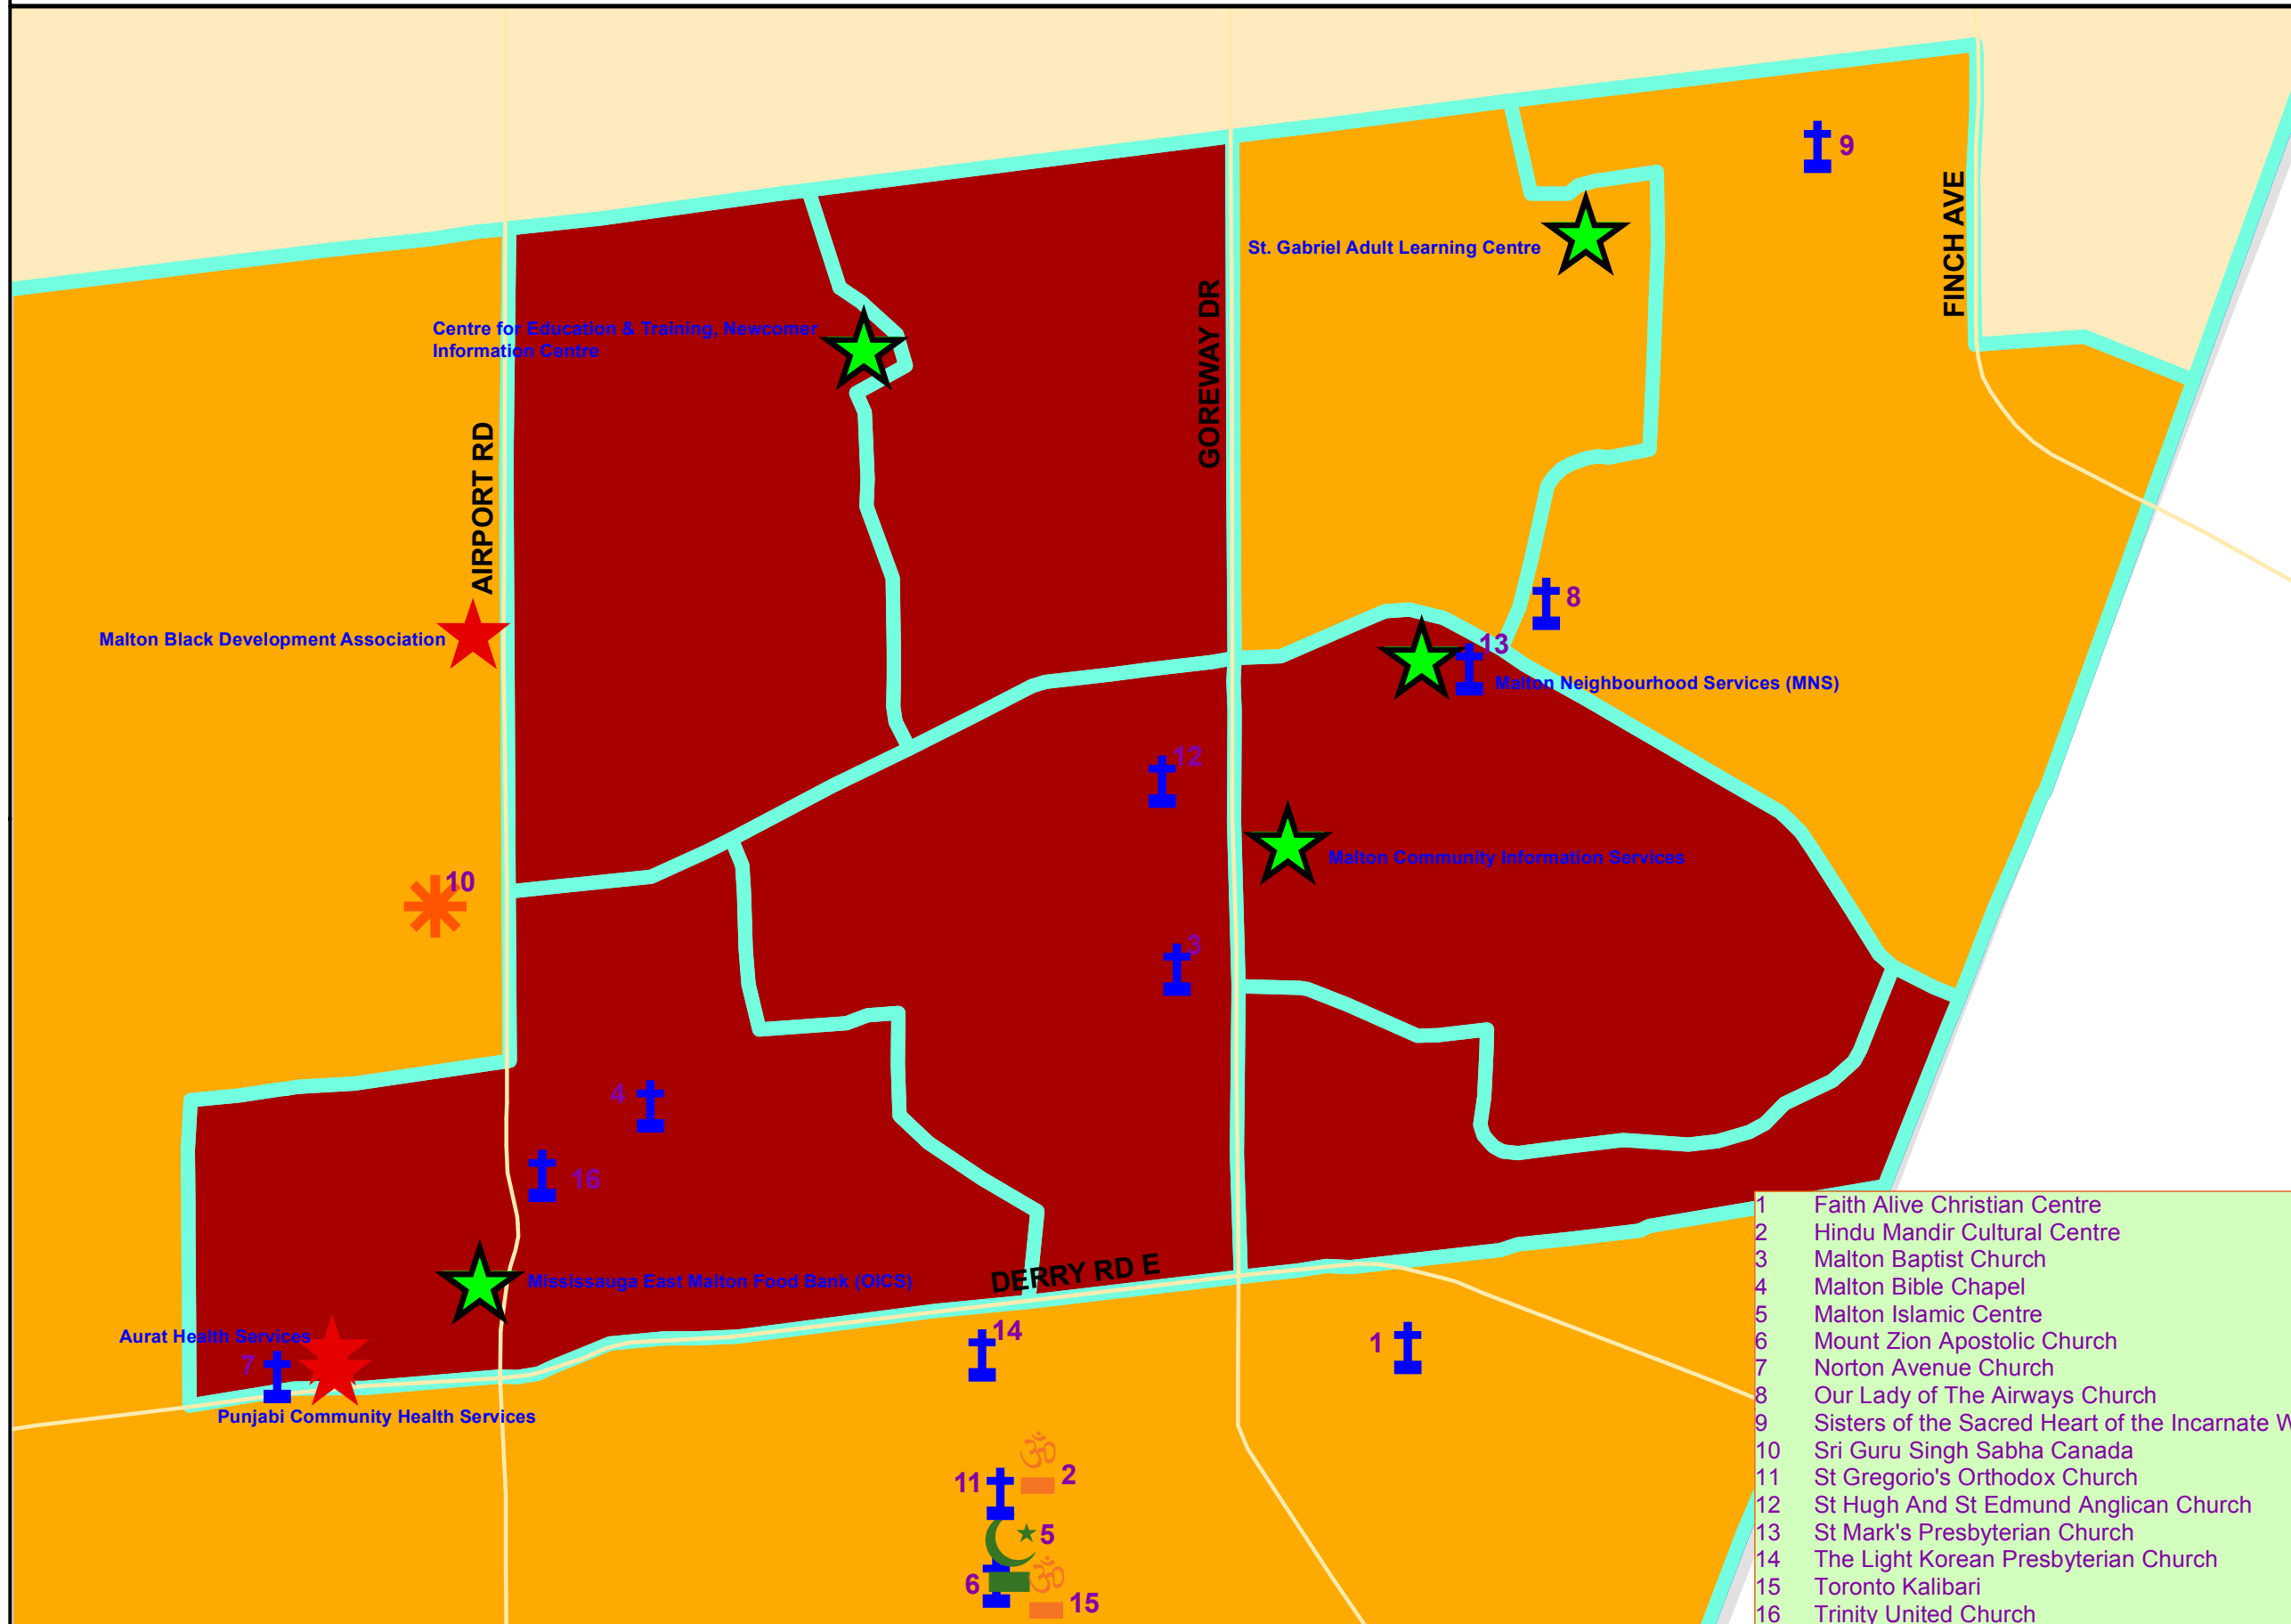

Recent Immigrants Percentage and Settlement / Ethno-Specific / Cultural organizations and Worship Centres Malton - Mississauga

Key Map: Region of Peel

Legend

Recent Immigrants Percentage of total Population by CT

- 0.0 - 4.4
- 4.4 - 7.5
- 7.5 - 10.0
- 10.0 - 15.1
- 15.1 - 30.8

- Census Tracts Boundary
- Municipal Boundary
- Road

- Ethno-Specific / Cultural organizations Settlement

Worship Centres

- Buddhism
- Christianity
- Hinduism
- Islam
- Judaism
- Sikhism

- 1 Faith Alive Christian Centre
- 2 Hindu Mandir Cultural Centre
- 3 Malton Baptist Church
- 4 Malton Bible Chapel
- 5 Malton Islamic Centre
- 6 Mount Zion Apostolic Church
- 7 Norton Avenue Church
- 8 Our Lady of The Airways Church
- 9 Sisters of the Sacred Heart of the Incarnate Wo
- 10 Sri Guru Singh Sabha Canada
- 11 St Gregorio's Orthodox Church
- 12 St Hugh And St Edmund Anglican Church
- 13 St Mark's Presbyterian Church
- 14 The Light Korean Presbyterian Church
- 15 Toronto Kalibari
- 16 Trinity United Church