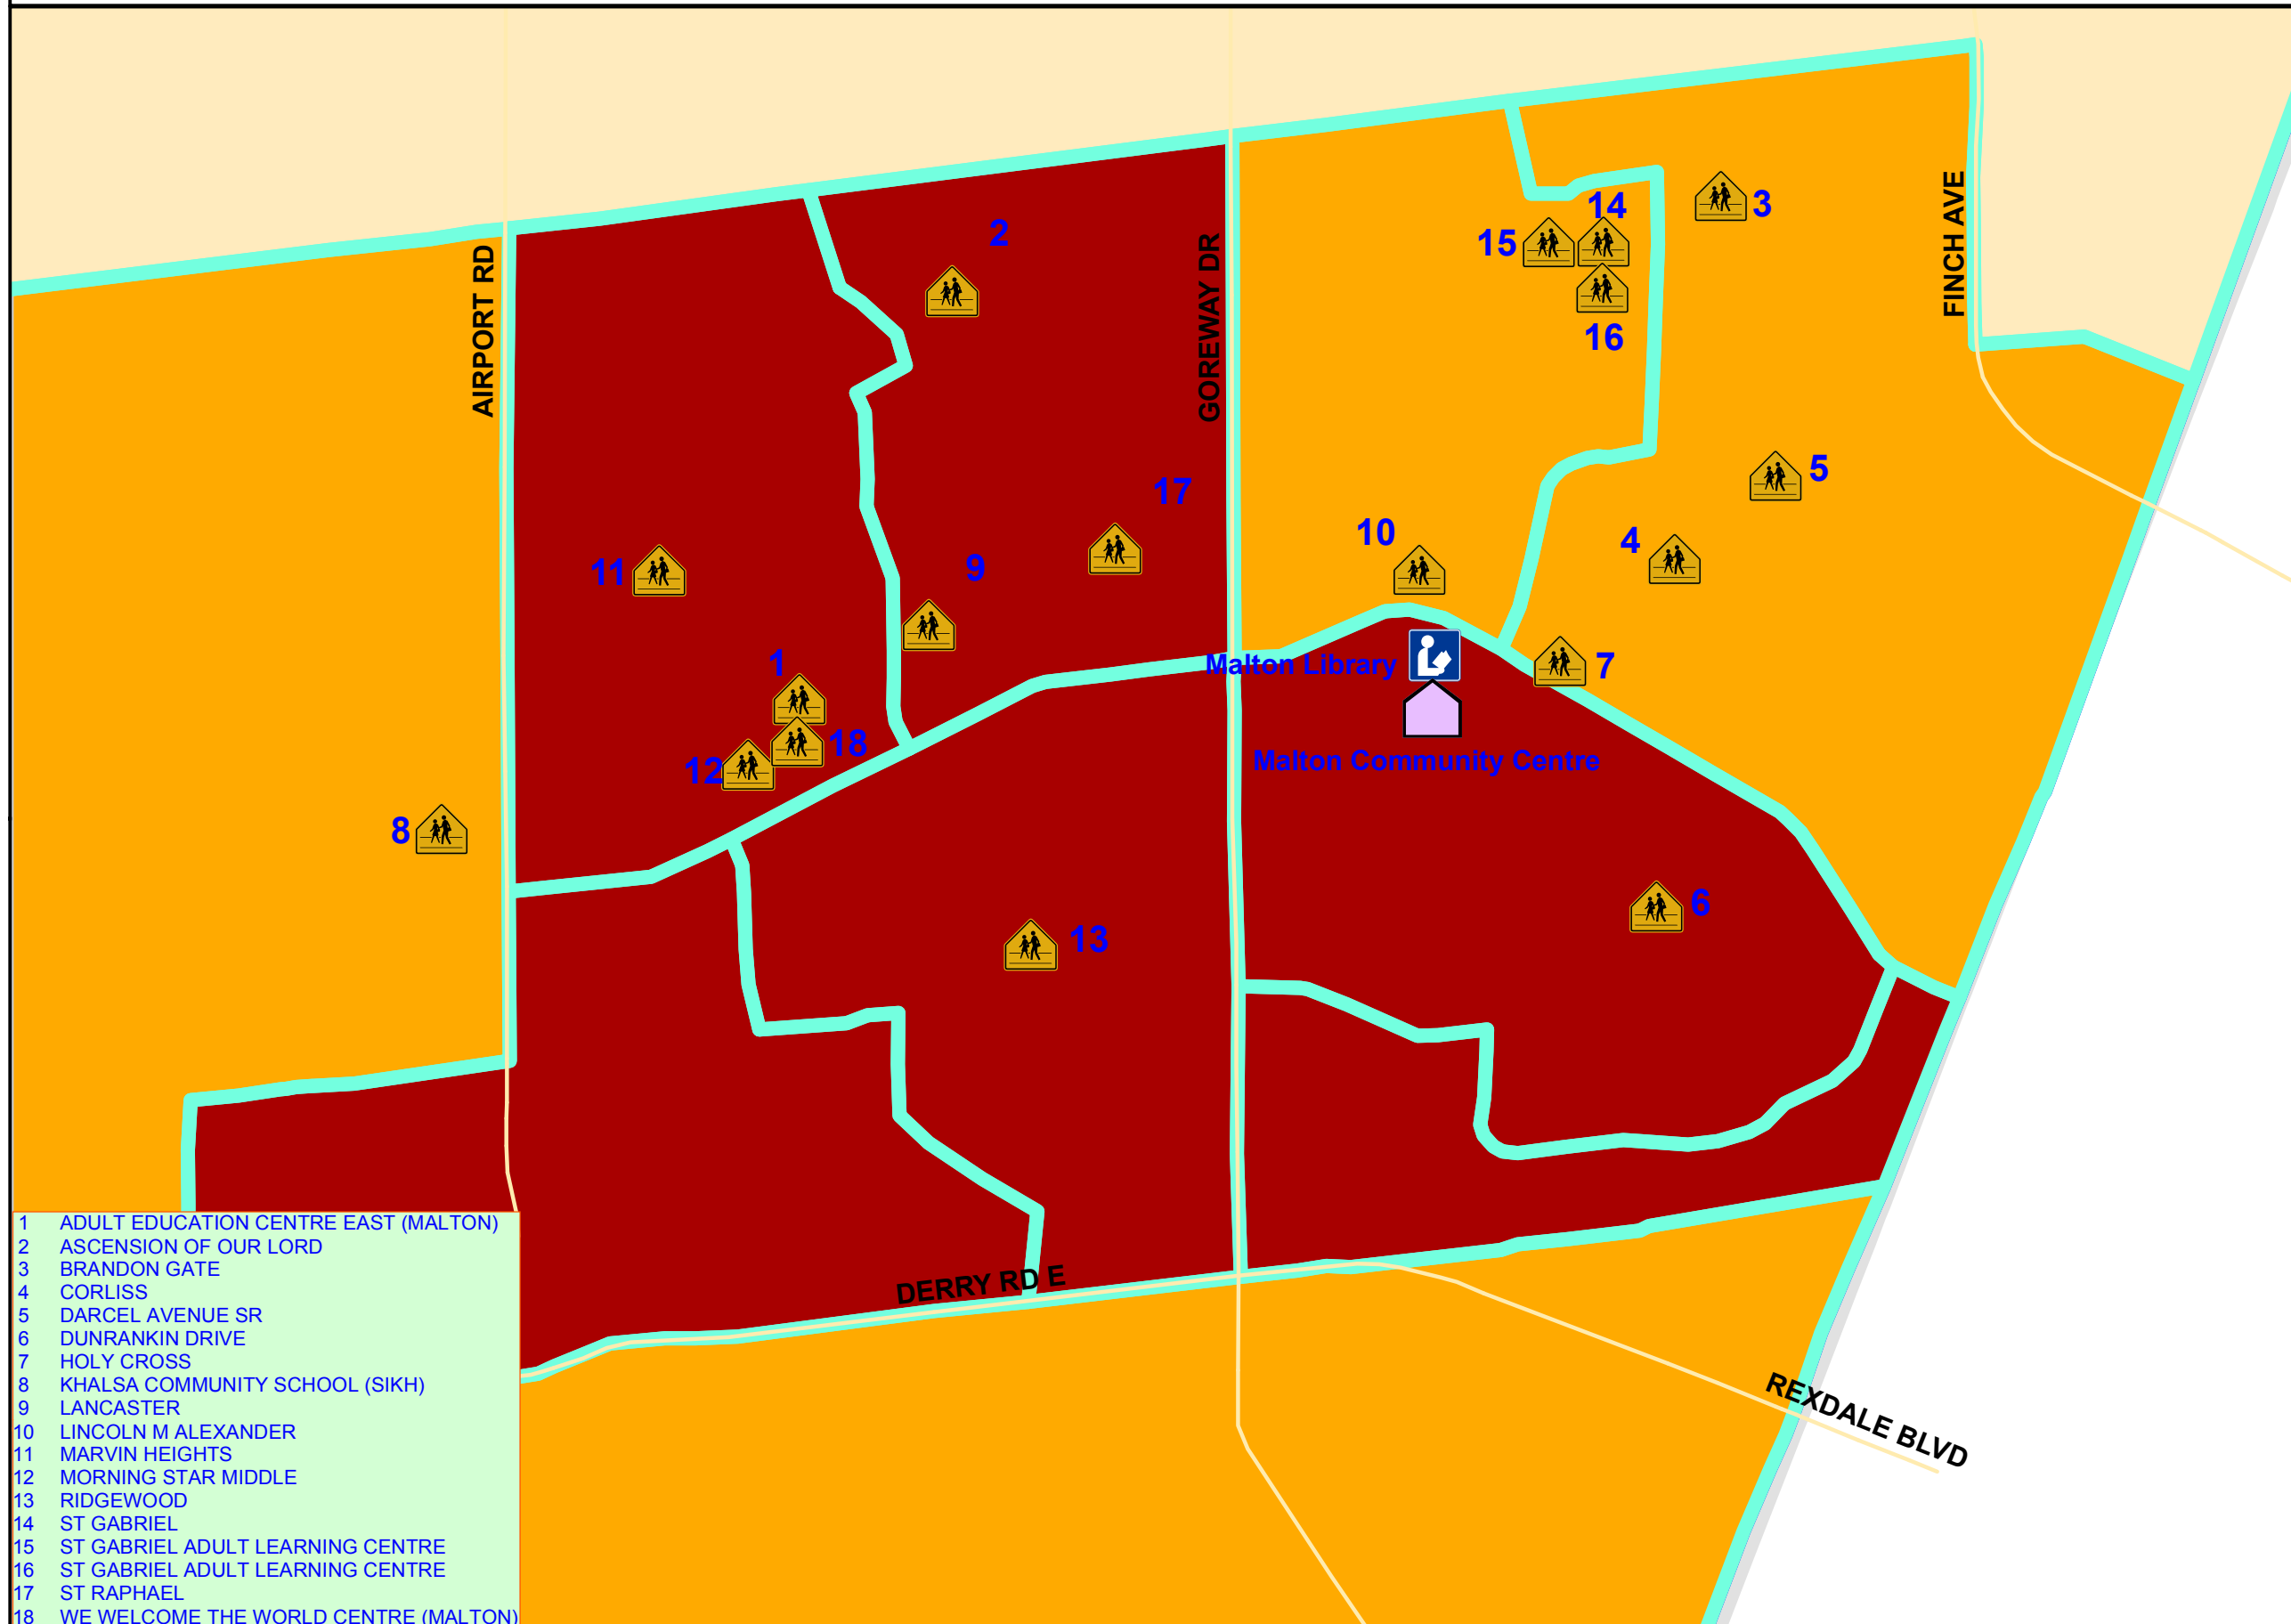

# Recent Immigrants Percentage and Mainstream Organizations Malton - Mississauga

- Legend**  
Recent Immigrants Percentage of total Population by CT
- 0.0 - 4.4
  - 4.4 - 7.5
  - 7.5 - 10.0
  - 10.0 - 15.1
  - 15.1 - 30.8
- Census Tracts Boundary  
Municipal Boundary  
Road
- Community Centre
  - Hospital
  - Community Health Centre
  - Library
  - College
  - Recreation Centre
  - School

- 1 ADULT EDUCATION CENTRE EAST (MALTON)
- 2 ASCENSION OF OUR LORD
- 3 BRANDON GATE
- 4 CORLISS
- 5 DARCEL AVENUE SR
- 6 DUNRANKIN DRIVE
- 7 HOLY CROSS
- 8 KHALSA COMMUNITY SCHOOL (SIKH)
- 9 LANCASTER
- 10 LINCOLN M ALEXANDER
- 11 MARVIN HEIGHTS
- 12 MORNING STAR MIDDLE
- 13 RIDGEWOOD
- 14 ST GABRIEL
- 15 ST GABRIEL ADULT LEARNING CENTRE
- 16 ST GABRIEL ADULT LEARNING CENTRE
- 17 ST RAPHAEL
- 18 WE WELCOME THE WORLD CENTRE (MALTON)