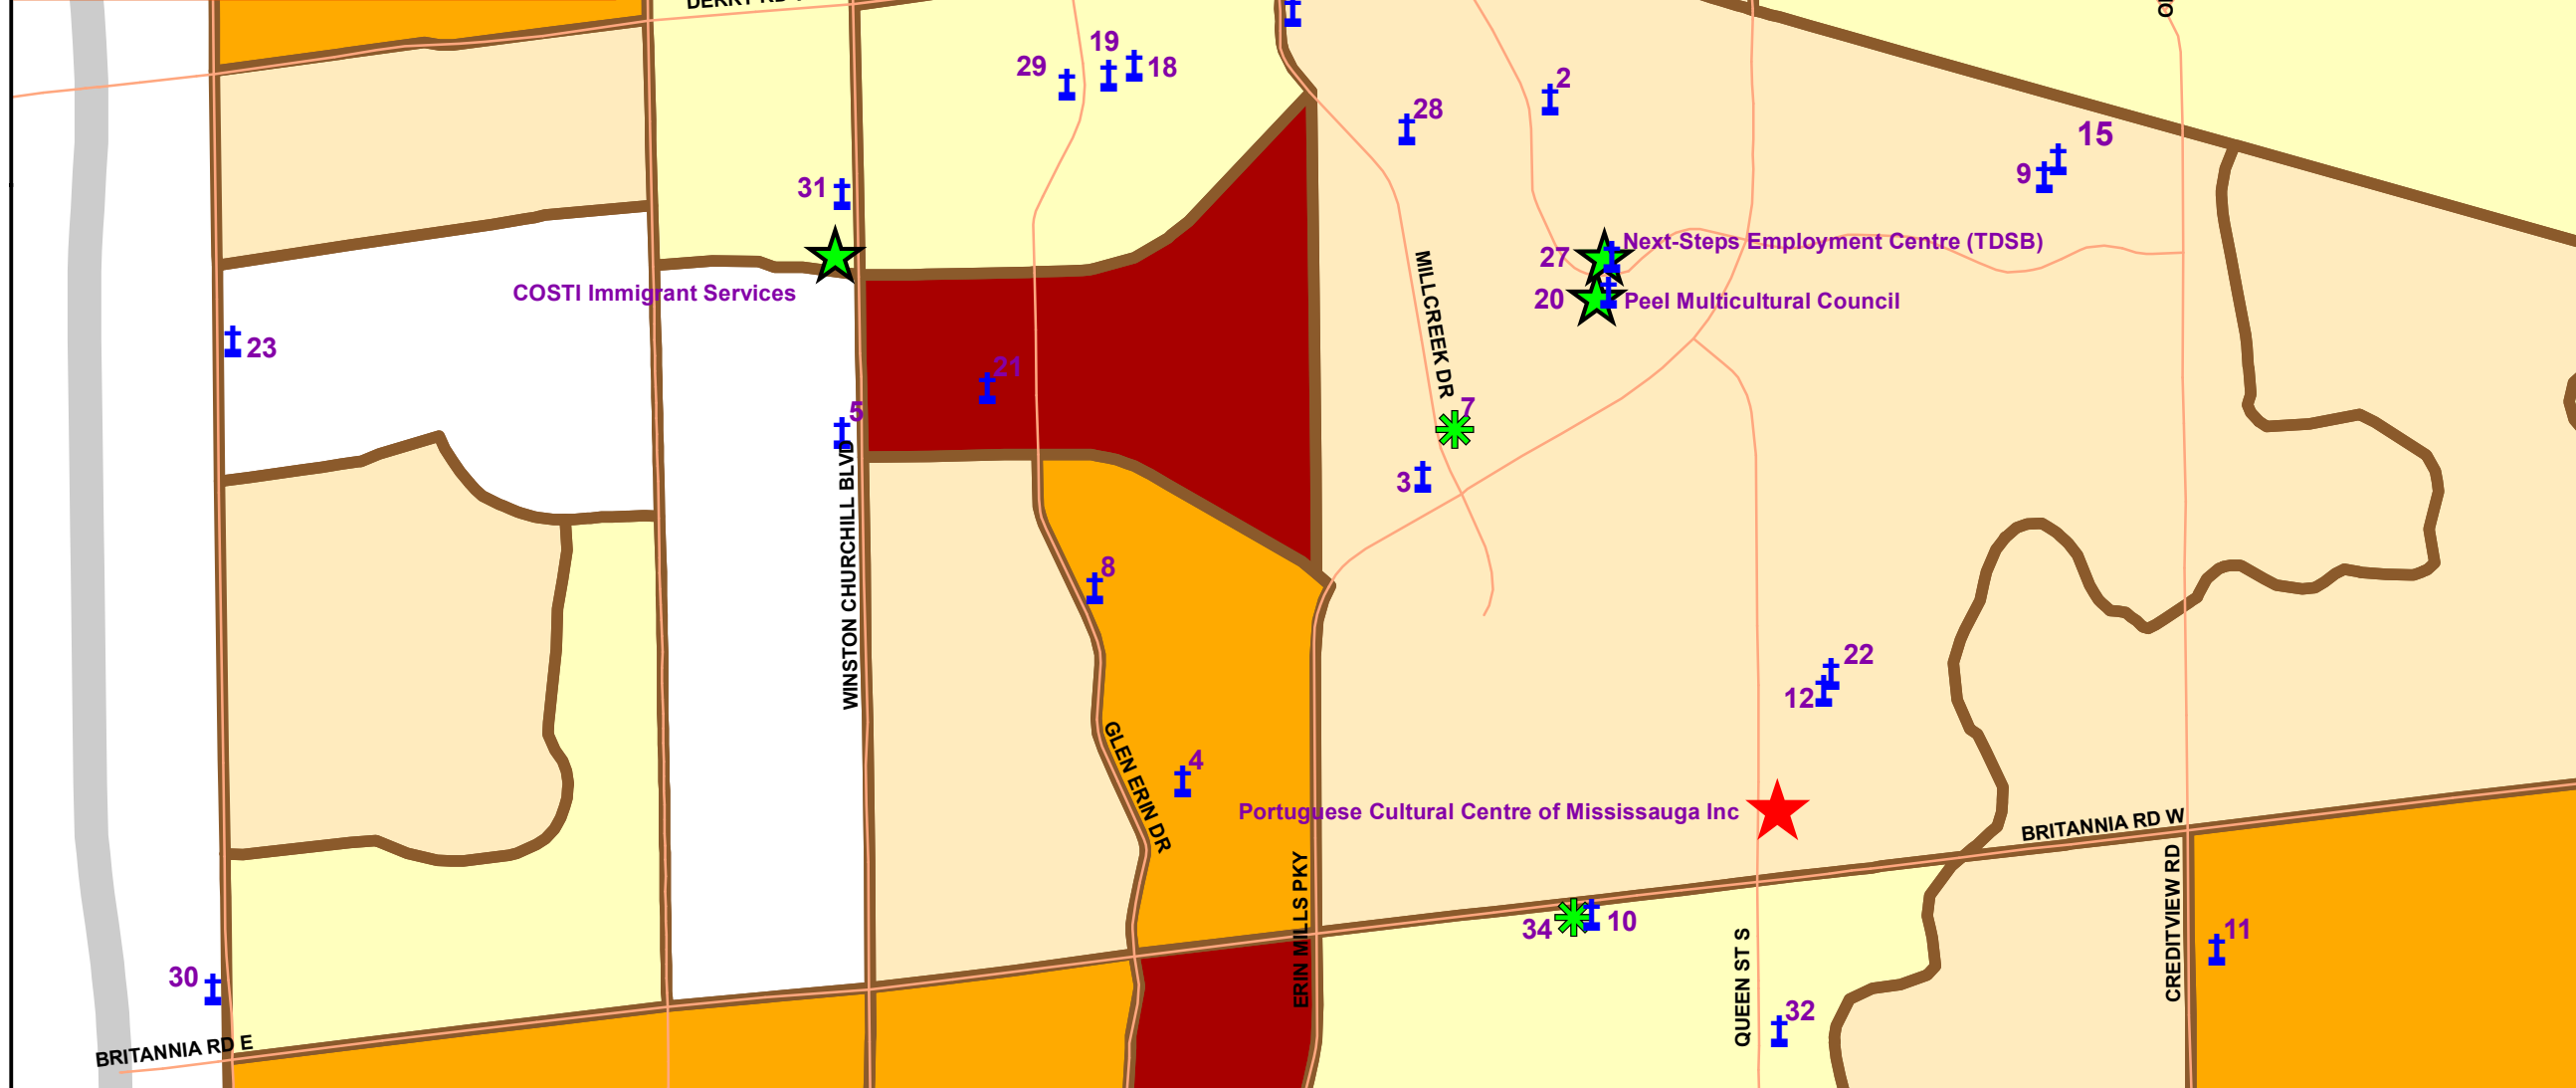

Recent Immigrants Percentage and Settlement / Ethno-Specific / Cultural organizations and Worship Centres Meadowvale - Mississauga

- 1 Canadian Baptist Ministries
- 2 Christian Labour Association of Canada
- 3 Church of St Antony And St Marcorius
- 4 Community Christian Reformed Church
- 5 Eden United Church
- 6 Emmanuel Church
- 7 Fo Guang Shan Temple
- 8 Glen Erin Baptist Church
- 9 Grace Community Church
- 10 Greek Orthodox Church
- 11 Harvest Family Church Inc
- 12 Hope Community Church of God of Prophecy
- 13 Impact Canada
- 14 Jubilee Victory Church
- 15 Kingdom Glory Ministries
- 16 Living Church of God
- 17 Logos Baptist Church (Mississauga)
- 18 Meadowvale Bible Baptist Church
- 19 Meadowvale First Baptist Church
- 20 Meadowvale First Baptist Church
- 21 Meadowvale Lutheran Church, White Oaks Presbyterian Church
- 22 Mississauga Family Baptist Church
- 23 Mississauga International Baptist Church
- 24 Muslim World League
- 25 New Direction Ministries of Canada
- 26 Paroisse Sainte-Famille
- 27 Power to Change Ministries
- 28 Praise Cathedral Worship Centre
- 29 St John of The Cross Carmelite Church
- 30 St. Peter's Church
- 31 The Salvation Army Cornerstone Community Church
- 32 Trinity Anglican Church
- 33 World Team
- 34 Yue Tak Temple (Ontario)

Key Map: Region of Peel

Legend

Recent Immigrants Percentage of total Population by CT

- 0.0 - 4.4
- 4.4 - 7.5
- 7.5 - 10.0
- 10.0 - 15.1
- 15.1 - 30.8

Census Tracts Boundary
Municipal Boundary
Road
Ethno-Specific / Cultural organizations
Settlement

Worship Centres

- Buddhism
- Christianity
- Hinduism
- Islam
- Judaism
- Sikhism