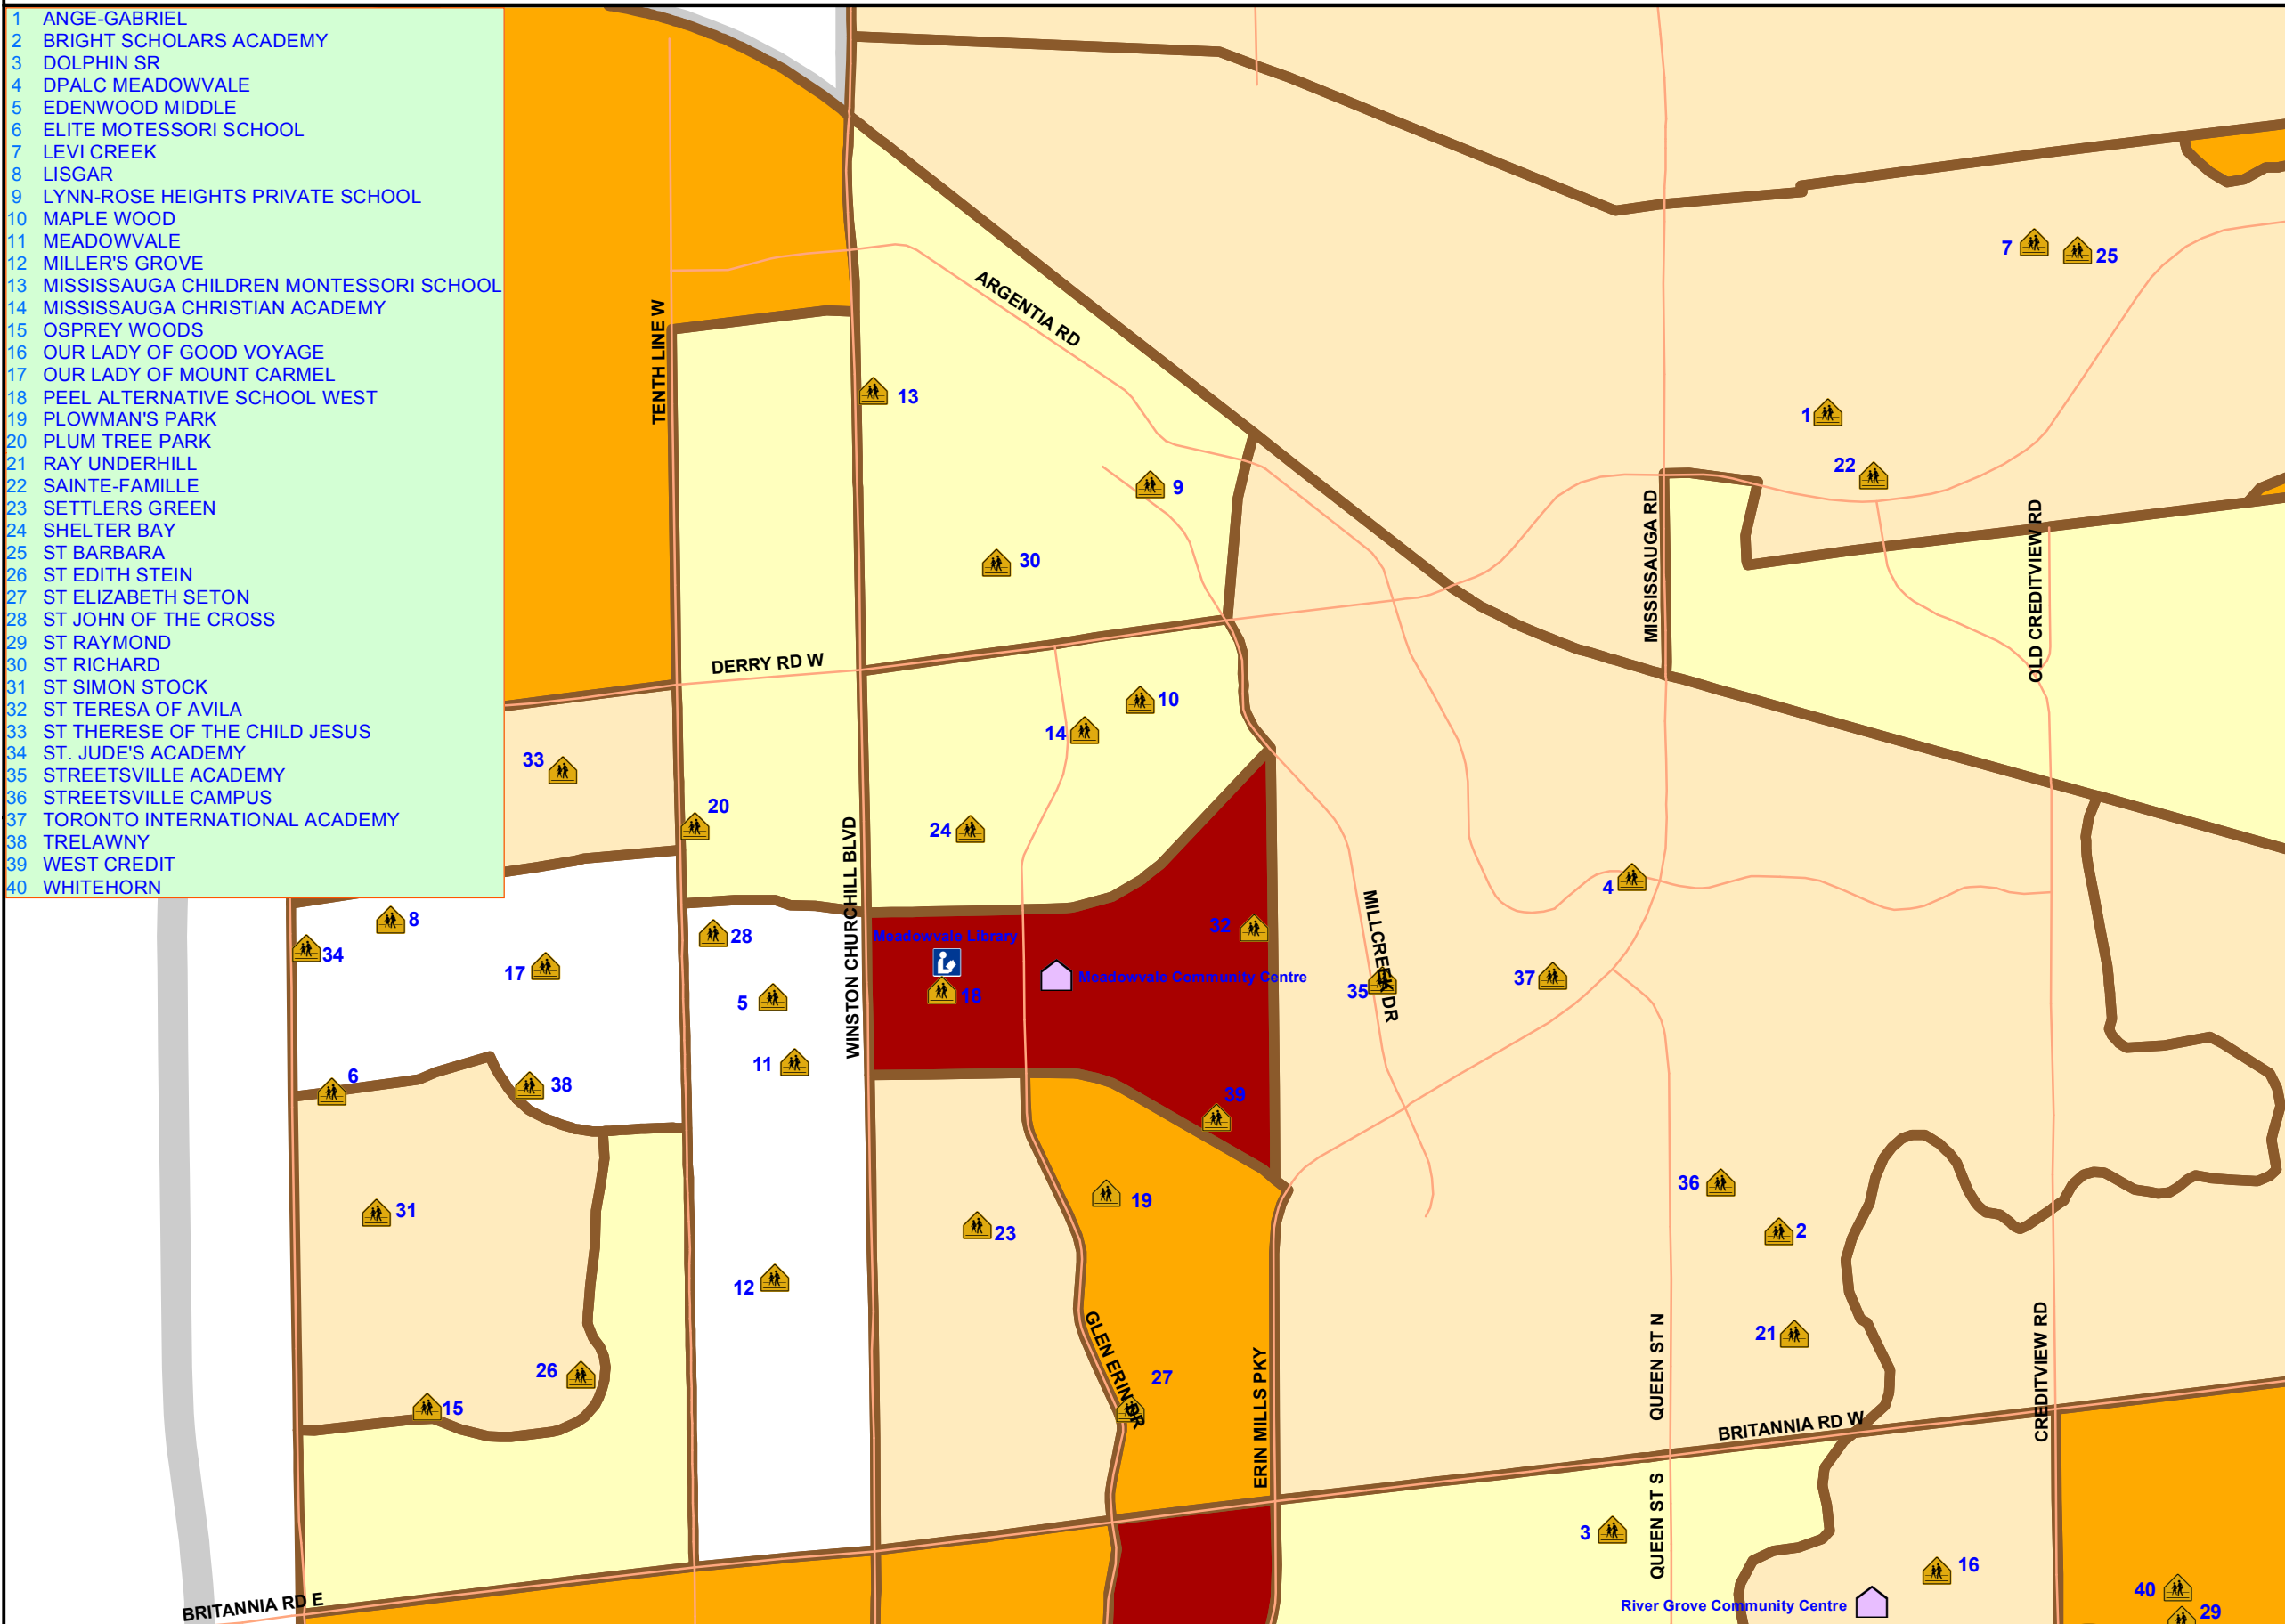

Recent Immigrants Percentage and Mainstream Organizations Meadowvale - Mississauga

- 1 ANGE-GABRIEL
- 2 BRIGHT SCHOLARS ACADEMY
- 3 DOLPHIN SR
- 4 DPALC MEADOWVALE
- 5 EDENWOOD MIDDLE
- 6 ELITE MOTESSORI SCHOOL
- 7 LEVI CREEK
- 8 LISGAR
- 9 LYNN-ROSE HEIGHTS PRIVATE SCHOOL
- 10 MAPLE WOOD
- 11 MEADOWVALE
- 12 MILLER'S GROVE
- 13 MISSISSAUGA CHILDREN MONTESSORI SCHOOL
- 14 MISSISSAUGA CHRISTIAN ACADEMY
- 15 OSPREY WOODS
- 16 OUR LADY OF GOOD VOYAGE
- 17 OUR LADY OF MOUNT CARMEL
- 18 PEEL ALTERNATIVE SCHOOL WEST
- 19 PLOWMAN'S PARK
- 20 PLUM TREE PARK
- 21 RAY UNDERHILL
- 22 SAINTE-FAMILLE
- 23 SETTLERS GREEN
- 24 SHELTER BAY
- 25 ST BARBARA
- 26 ST EDITH STEIN
- 27 ST ELIZABETH SETON
- 28 ST JOHN OF THE CROSS
- 29 ST RAYMOND
- 30 ST RICHARD
- 31 ST SIMON STOCK
- 32 ST TERESA OF AVILA
- 33 ST THERESE OF THE CHILD JESUS
- 34 ST. JUDE'S ACADEMY
- 35 STREETSVILLE ACADEMY
- 36 STREETSVILLE CAMPUS
- 37 TORONTO INTERNATIONAL ACADEMY
- 38 TRELAWNY
- 39 WEST CREDIT
- 40 WHITEHORN

Key Map: Region of Peel

Legend

Recent Immigrants Percentage of total Population by CT

- 0.0 - 4.4
- 4.4 - 7.5
- 7.5 - 10.0
- 10.0 - 15.1
- 15.1 - 30.8

Census Tracts Boundary

Municipal Boundary

Road

Community Centre

Hospital

Community Health Centre

Library

College

Recreation Centre

School