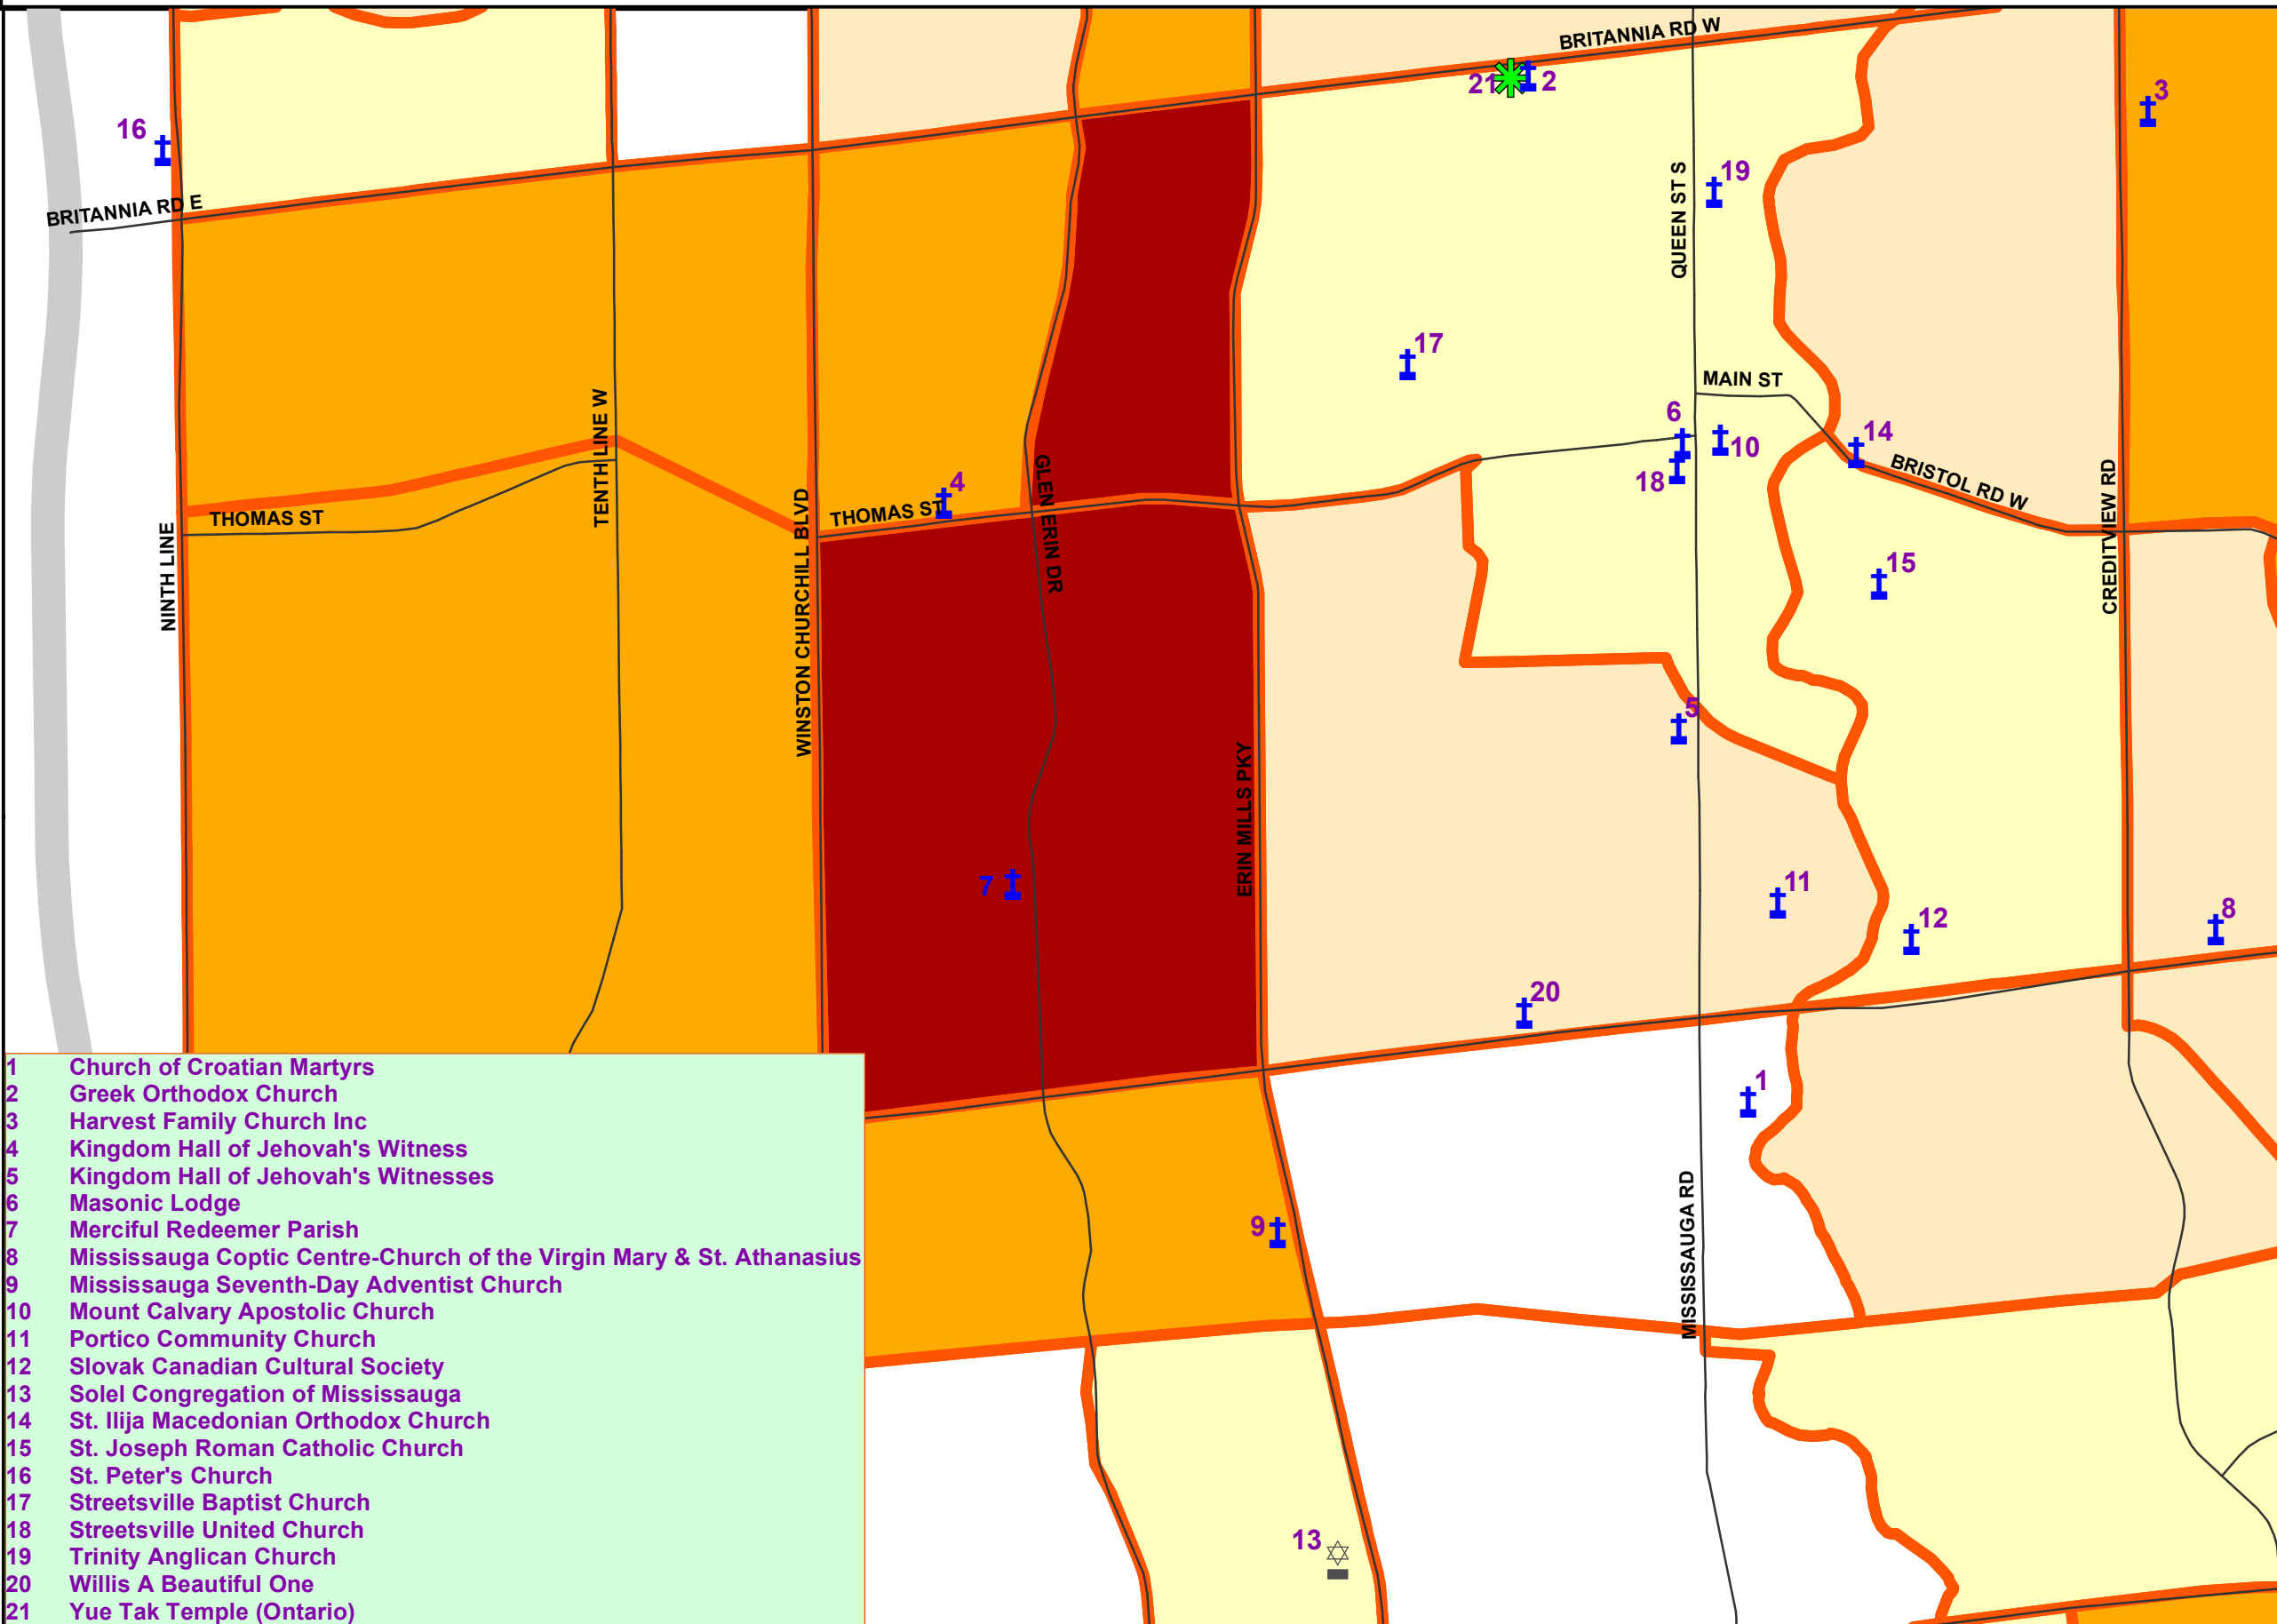

Recent Immigrants Percentage and Settlement / Ethno-Specific / Cultural organizations and Worship Centres Streetsville - Mississauga

Key Map: Region of Peel

- Legend**
- Recent Immigrants Percentage of total Population by CT**
- 0.0 - 4.4
 - 4.4 - 7.5
 - 7.5 - 10.0
 - 10.0 - 15.1
 - 15.1 - 30.8
- Worship Centres**
- Buddhism
 - Christianity
 - Hinduism
 - Islam
 - Judaism
 - Sikhism
- Other Symbols:**
- Ethno-Specific / Cultural organizations Settlement
 - Census Tracts Boundary
 - Municipal Boundary
 - Road