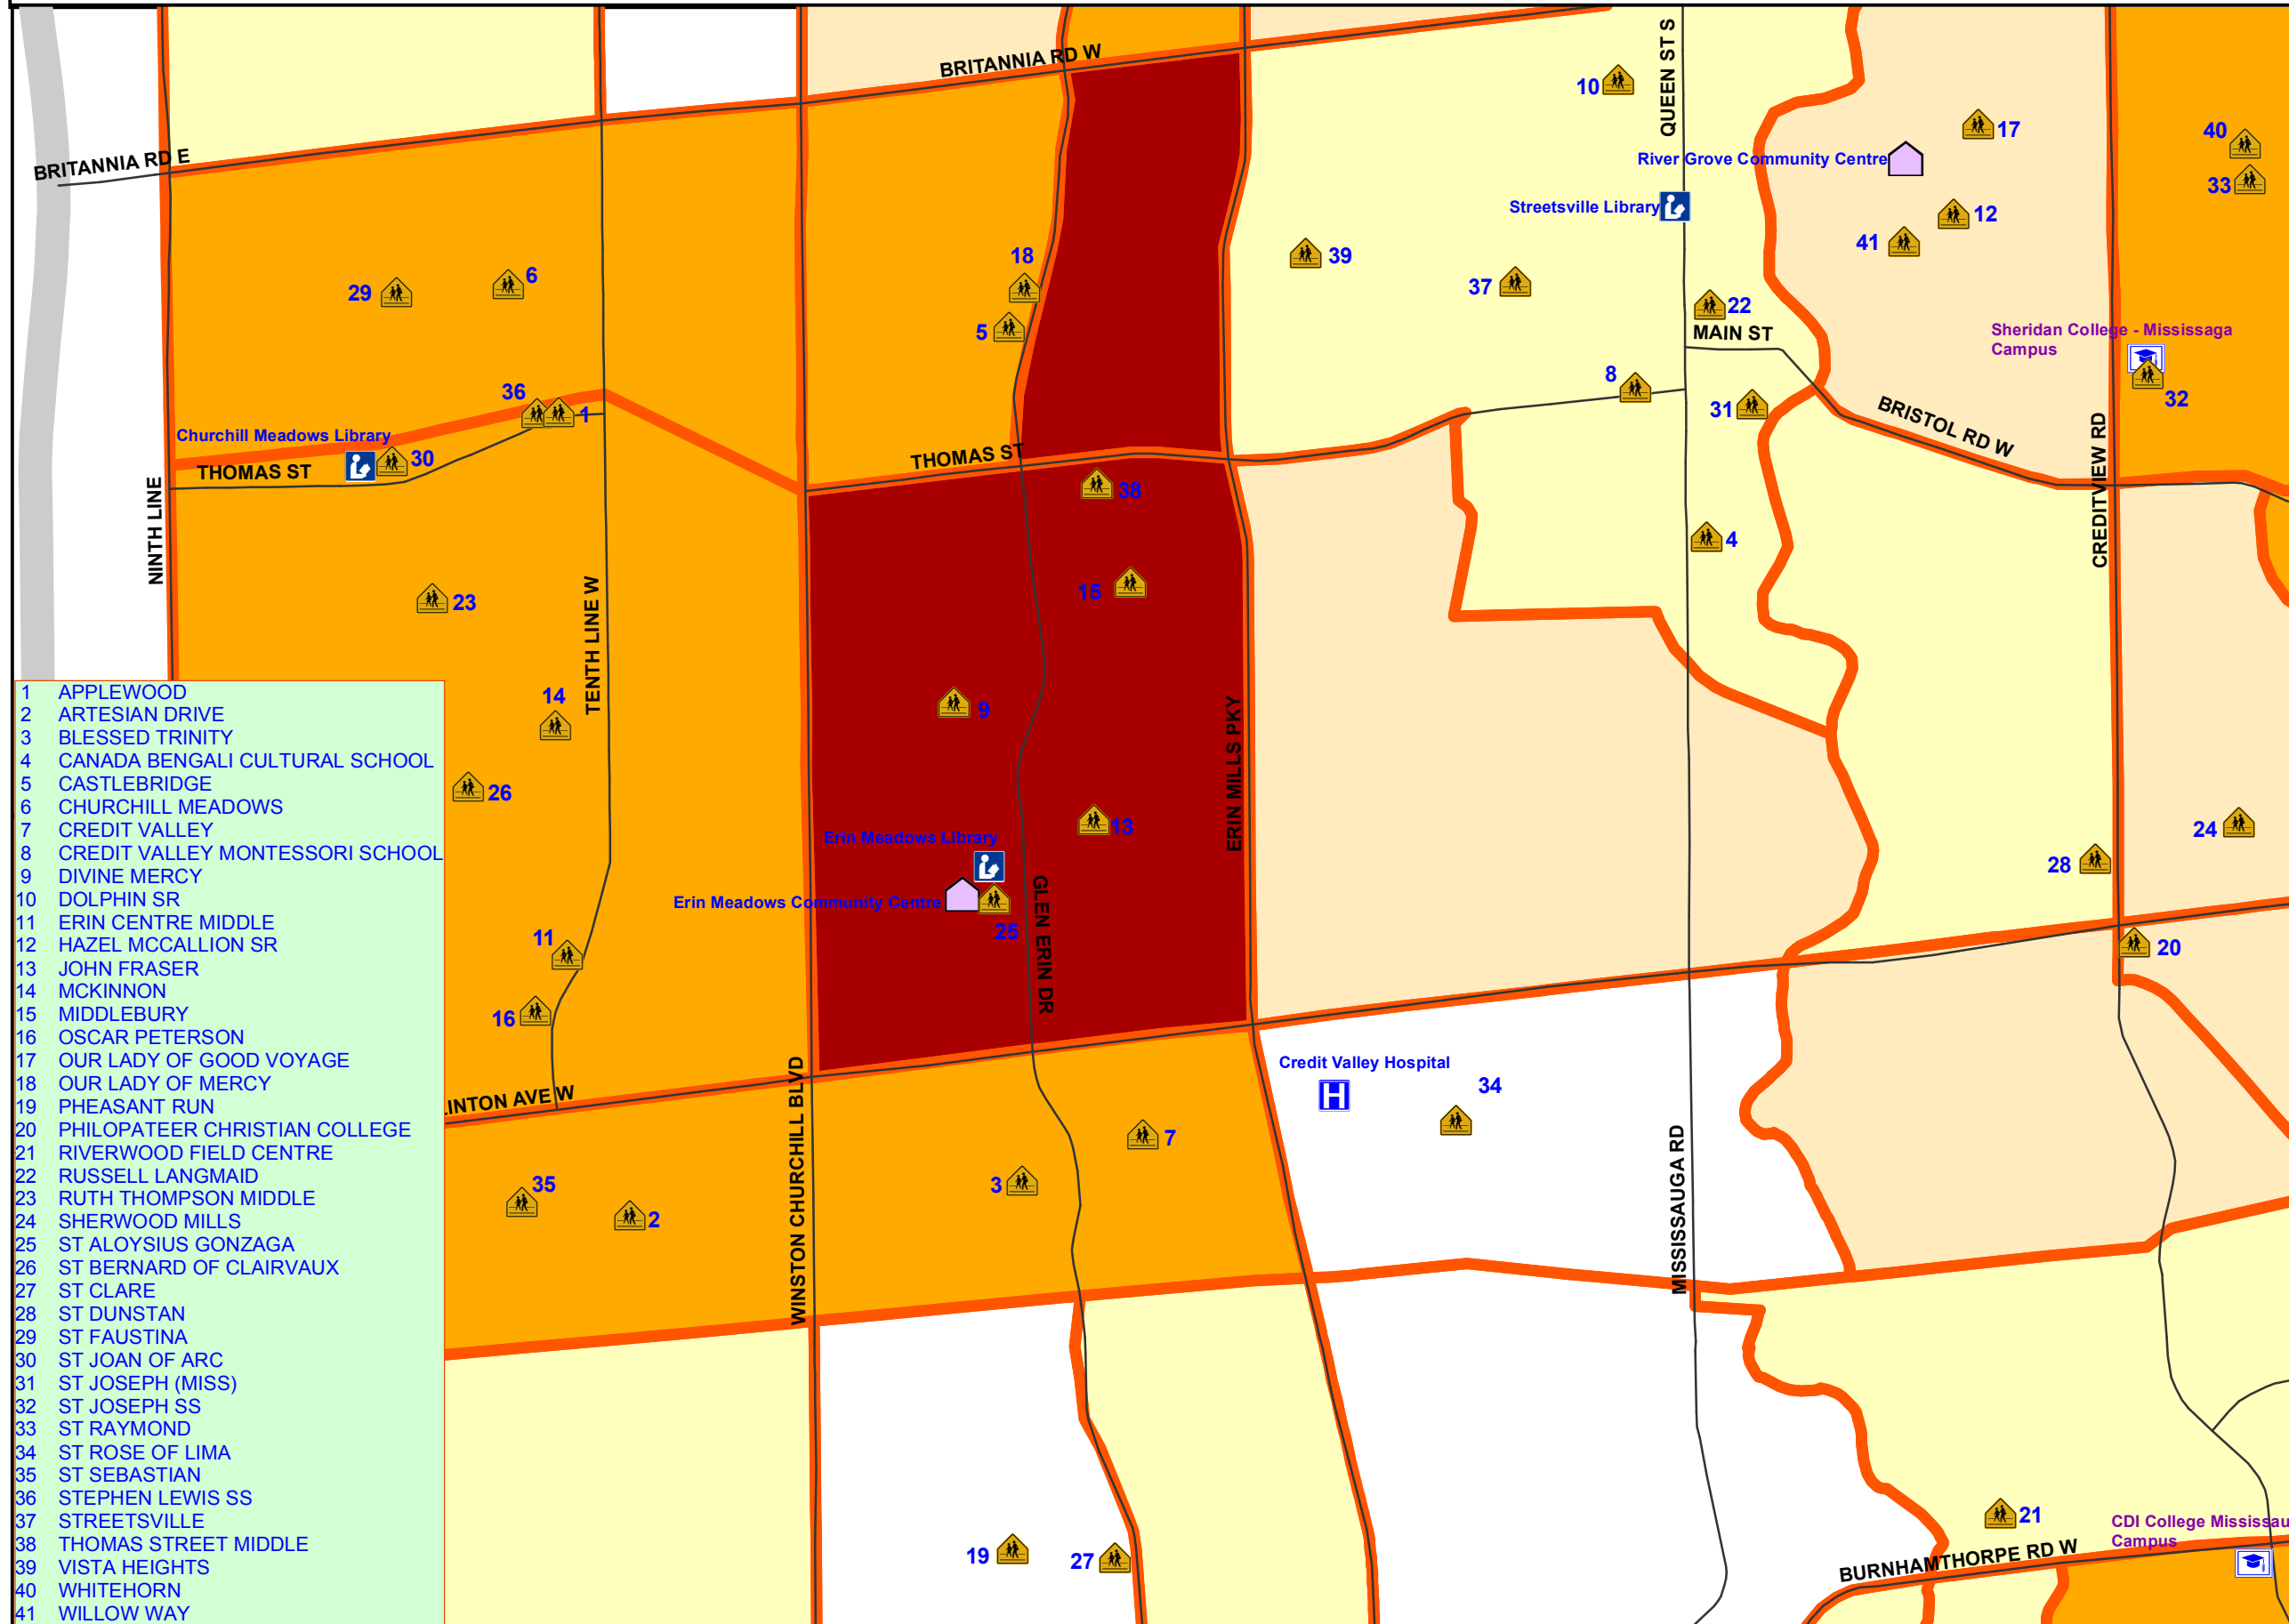

Recent Immigrants Percentage and Mainstream Organizations Streetsville - Mississauga

Key Map: Region of Peel

- 1 APPLEWOOD
- 2 ARTESIAN DRIVE
- 3 BLESSED TRINITY
- 4 CANADA BENGALI CULTURAL SCHOOL
- 5 CASTLEBRIDGE
- 6 CHURCHILL MEADOWS
- 7 CREDIT VALLEY
- 8 CREDIT VALLEY MONTESSORI SCHOOL
- 9 DIVINE MERCY
- 10 DOLPHIN SR
- 11 ERIN CENTRE MIDDLE
- 12 HAZEL MCCALLION SR
- 13 JOHN FRASER
- 14 MCKINNON
- 15 MIDDLEBURY
- 16 OSCAR PETERSON
- 17 OUR LADY OF GOOD VOYAGE
- 18 OUR LADY OF MERCY
- 19 PHEASANT RUN
- 20 PHILOPATEER CHRISTIAN COLLEGE
- 21 RIVERWOOD FIELD CENTRE
- 22 RUSSELL LANGMAID
- 23 RUTH THOMPSON MIDDLE
- 24 SHERWOOD MILLS
- 25 ST ALOYSIUS GONZAGA
- 26 ST BERNARD OF CLAIRVAUX
- 27 ST CLARE
- 28 ST DUNSTAN
- 29 ST FAUSTINA
- 30 ST JOAN OF ARC
- 31 ST JOSEPH (MISS)
- 32 ST JOSEPH SS
- 33 ST RAYMOND
- 34 ST ROSE OF LIMA
- 35 ST SEBASTIAN
- 36 STEPHEN LEWIS SS
- 37 STREETSVILLE
- 38 THOMAS STREET MIDDLE
- 39 VISTA HEIGHTS
- 40 WHITEHORN
- 41 WILLOW WAY

Legend
Recent Immigrants Percentage of total Population by CT

- 0.0 - 4.4
- 4.4 - 7.5
- 7.5 - 10.0
- 10.0 - 15.1
- 15.1- 30.8

Census Tracts Boundary
Municipal Boundary
Road

- Community Centre
- Hospital
- Community Health Centre
- Library
- College
- Recreation Centre
- School